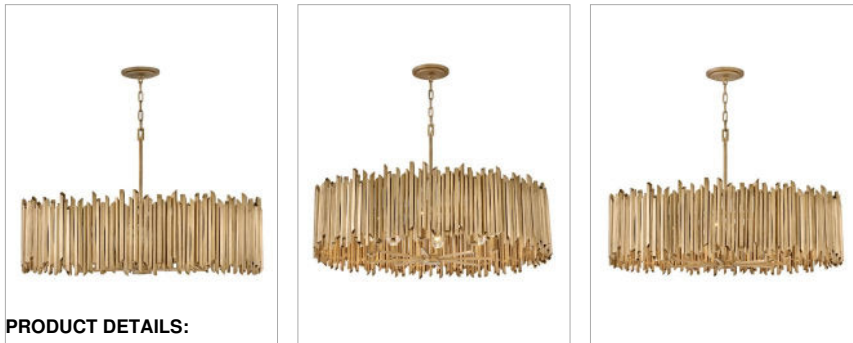

lisa mcDennon
COLLECTION

ROCA

30026BNG

LARGE DRUM

Gleaming with both natural and glam influences, Roca makes a dramatic statement. Part of the Lisa McDennon Collection, this dazzling design stands apart with its striking sculptural silhouette. Roca radiates an edgy organic elegance with handmade, hand-painted square rods in Burnished Gold.

DETAILS	
FINISH:	Burnished Gold
MATERIAL:	Steel
SLOPE DEGREE:	90
DIMMABLE:	No

DIMENSIONS	
WIDTH:	40"
HEIGHT:	25"
WEIGHT:	39.3lb

LIGHT SOURCE	
LIGHT SOURCE:	Socketed
WATTAGE:	8-14w Med. LED, 100w Equiv.
VOLTAGE:	120v

MOUNTING	
CANOPY:	6.5" Dia.
LEAD WIRE:	1 X 144"

SHIPPING	
CARTON LENGTH:	42
CARTON WIDTH:	42
CARTON HEIGHT:	16.5
CARTON WEIGHT:	72.1

PRODUCT DETAILS:

- This item may be hung on a sloped ceiling
- Suitable for use in dry (indoor) locations as defined by NEC and CEC. Meets United States UL Underwriters Laboratories & CSA Canadian Standards Association Product Safety Standards.
- The Lisa McDennon Collection offers a striking mix of edgy, sculptural silhouettes that incorporate modern, organic elements and luxe materials, brought to life by her innovative and original point of view.
- Bold silhouette with dramatic details creates a modern statement
- Luxurious gold finish with opulent sheen