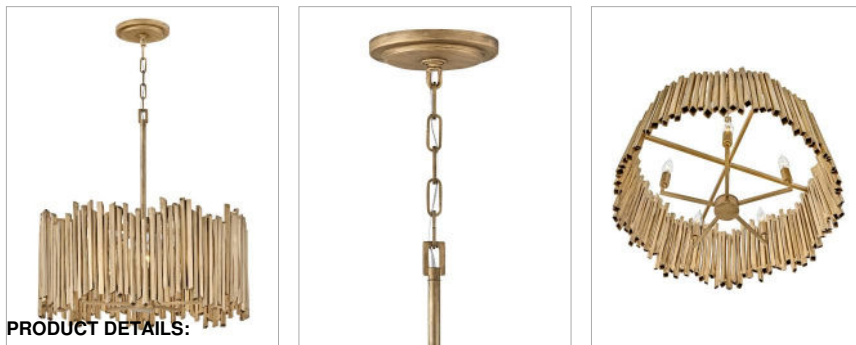

#### MEDIUM DRUM

Gleaming with both natural and glam influences, Roca makes a dramatic statement. Part of the Lisa McDennon Collection, this dazzling design stands apart with its striking sculptural silhouette. Roca radiates an edgy organic elegance with handmade, hand-painted square rods in Burnished Gold.

DETAILS	
FINISH:	Burnished Gold
MATERIAL:	Steel
SLOPE DEGREE:	90
DIMMABLE:	No

DIMENSIONS	
WIDTH:	24"
HEIGHT:	26"
WEIGHT:	29.4lb

LIGHT SOURCE	
LIGHT SOURCE:	Socketed
WATTAGE:	5-5w Cand. LED, 60w Equiv.
VOLTAGE:	120v

#### PRODUCT DETAILS:

- This item may be hung on a sloped ceiling
- Suitable for use in dry (indoor) locations as defined by NEC and CEC. Meets United States UL Underwriters Laboratories & CSA Canadian Standards Association Product Safety Standards.
- The Lisa McDennon Collection offers a striking mix of edgy, sculptural silhouettes that incorporate modern, organic elements and luxe materials, brought to life by her innovative and original point of view.
- Bold silhouette with dramatic details creates a modern statement
- Luxurious gold finish with opulent sheen