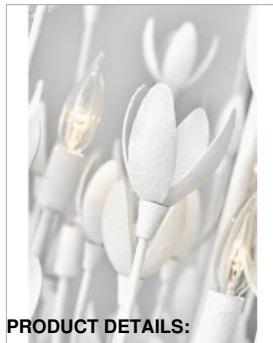

lisa mcDennon
COLLECTION

FLORA

30016TXP

MEDIUM MULTI TIER

Flora is a work of art inspired by the delicate nature and beauty of florals. Blurring the line between lighting and sculpture, Flora's handmade, hand-painted blooms mesmerizingly unfold while the bulbs beautifully nestle inside.

DETAILS

FINISH:	Textured Plaster
MATERIAL:	Steel
SLOPE DEGREE:	90
DIMMABLE:	No

DIMENSIONS

WIDTH:	26.3"
HEIGHT:	34.3"
WEIGHT:	27.1lb

LIGHT SOURCE

LIGHT SOURCE:	Socketed
WATTAGE:	6-5w Cand. LED, 60w Equiv.
VOLTAGE:	120v

MOUNTING

CANOPY:	6.5" Dia.
LEAD WIRE:	1 X 120"

SHIPPING

CARTON LENGTH:	31
CARTON WIDTH:	31
CARTON HEIGHT:	22
CARTON WEIGHT:	40.7

PRODUCT DETAILS:

- This item may be hung on a sloped ceiling
- Suitable for use in dry (indoor) locations as defined by NEC and CEC. Meets United States UL Underwriters Laboratories & CSA Canadian Standards Association Product Safety Standards.
- The Lisa McDennon Collection offers a striking mix of edgy, sculptural silhouettes that incorporate modern, organic elements and luxe materials, brought to life by her innovative and original point of view.
- Classic, elegant lines and timeless details enhance a traditional space