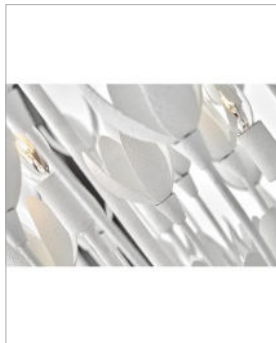

lisa mcDennon
COLLECTION

FLORA

30016TXP

MEDIUM MULTI TIER

Flora is a work of art inspired by the delicate nature and beauty of florals. Blurring the line between lighting and sculpture, Flora's handmade, hand-painted blooms mesmerizingly unfold while the bulbs beautifully nestle inside.

DETAILS

FINISH:	Textured Plaster
MATERIAL:	Steel
SLOPE DEGREE:	90
DIMMABLE:	No

DIMENSIONS

WIDTH:	26.3"
HEIGHT:	34.3"
WEIGHT:	27.1lb

LIGHT SOURCE

LIGHT SOURCE:	Socketed
WATTAGE:	6-5w Cand. LED, 60w Equiv.
VOLTAGE:	120v

MOUNTING

CANOPY:	6.5" Dia.
LEAD WIRE:	1 X 120"

SHIPPING

CARTON LENGTH:	31
CARTON WIDTH:	31
CARTON HEIGHT:	22
CARTON WEIGHT:	40.7

PRODUCT DETAILS:

- This item may be hung on a sloped ceiling
- Suitable for use in dry (indoor) locations as defined by NEC and CEC. Meets United States UL Underwriters Laboratories & CSA Canadian Standards Association Product Safety Standards.
- The Lisa McDennon Collection offers a striking mix of edgy, sculptural silhouettes that incorporate modern, organic elements and luxe materials, brought to life by her innovative and original point of view.
- Classic, elegant lines and timeless details enhance a traditional space