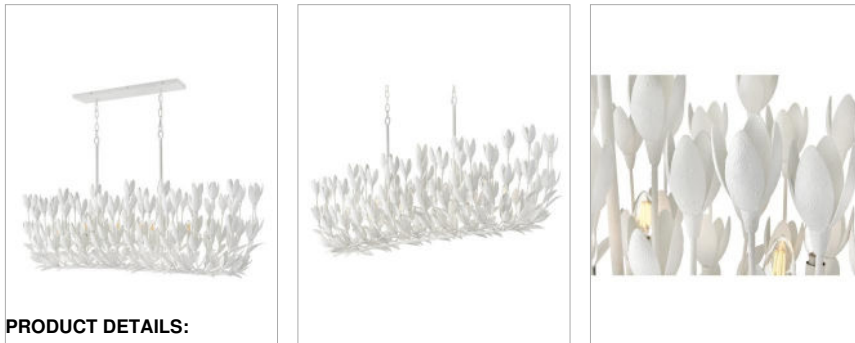

lisa mcdennon
COLLECTION

FLORA

30015TXP

LARGE TEN LIGHT LINEAR

Flora is a work of art inspired by the delicate nature and beauty of florals. Blurring the line between lighting and sculpture, Flora's handmade, hand-painted blooms mesmerizingly unfold while the bulbs beautifully nestle inside.

DETAILS	
FINISH:	Textured Plaster
MATERIAL:	Steel
SLOPE DEGREE:	90
DIMMABLE:	No

DIMENSIONS	
WIDTH:	60"
HEIGHT:	27.8"
DEPTH:	14
WEIGHT:	36lb

LIGHT SOURCE	
LIGHT SOURCE:	Socketed
WATTAGE:	10-5w Cand. LED, 60w Equiv.
VOLTAGE:	120v

MOUNTING	
CANOPY:	4.5"W X 20"L
LEAD WIRE:	1 X 144"

SHIPPING	
CARTON LENGTH:	66
CARTON WIDTH:	20
CARTON HEIGHT:	23.5
CARTON WEIGHT:	61.6

PRODUCT DETAILS:

- This item may be hung on a sloped ceiling
- Suitable for use in dry (indoor) locations as defined by NEC and CEC. Meets United States UL Underwriters Laboratories & CSA Canadian Standards Association Product Safety Standards.
- The Lisa McDennon Collection offers a striking mix of edgy, sculptural silhouettes that incorporate modern, organic elements and luxe materials, brought to life by her innovative and original point of view.
- Classic, elegant lines and timeless details enhance a traditional space