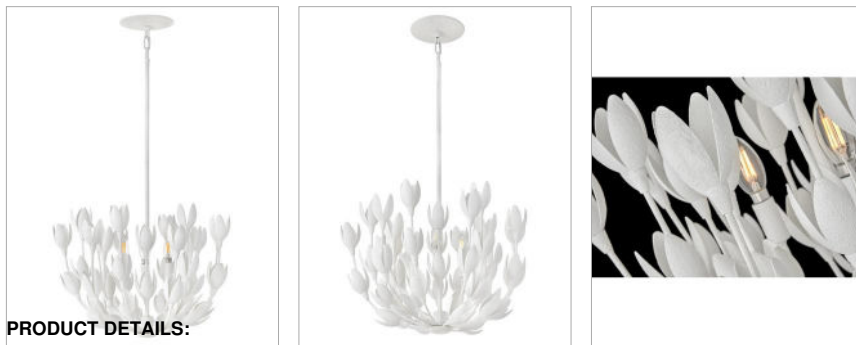

lisa mcdennon
COLLECTION

FLORA

30011TXP

MEDIUM CONVERTIBLE SEMI-FLUSH MOUNT

Flora is a work of art inspired by the delicate nature and beauty of florals. Blurring the line between lighting and sculpture, Flora's handmade, hand-painted blooms mesmerizingly unfold while the bulbs beautifully nestle inside.

DETAILS	
FINISH:	Textured Plaster
MATERIAL:	Steel
SLOPE DEGREE:	90
DIMMABLE:	No

DIMENSIONS	
WIDTH:	20"
HEIGHT:	16"
WEIGHT:	14lb

LIGHT SOURCE	
LIGHT SOURCE:	Socketed
WATTAGE:	3-5w Cand. LED, 60w Equiv.
VOLTAGE:	120v

MOUNTING	
CANOPY:	6.5" Dia.
LEAD WIRE:	1 X 144"
MAX HEIGHT:	45.8

SHIPPING	
CARTON LENGTH:	23
CARTON WIDTH:	23
CARTON HEIGHT:	20
CARTON WEIGHT:	22.4

PRODUCT DETAILS:

- This item may be hung on a sloped ceiling
- Suitable for use in dry (indoor) locations as defined by NEC and CEC. Meets United States UL Underwriters Laboratories & CSA Canadian Standards Association Product Safety Standards.
- The Lisa McDenon Collection offers a striking mix of edgy, sculptural silhouettes that incorporate modern, organic elements and luxe materials, brought to life by her innovative and original point of view.
- Classic, elegant lines and timeless details enhance a traditional space