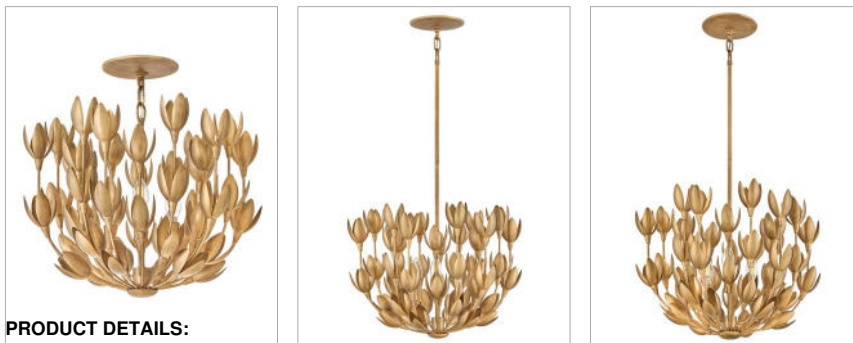

lisa mcdennon
COLLECTION

FLORA

30011BNG

MEDIUM CONVERTIBLE SEMI-FLUSH MOUNT

Flora is a work of art inspired by the delicate nature and beauty of florals. Blurring the line between lighting and sculpture, Flora's handmade, hand-painted blooms mesmerizingly unfold while the bulbs beautifully nestle inside.

DETAILS

FINISH:	Burnished Gold
MATERIAL:	Steel
SLOPE DEGREE:	90
DIMMABLE:	No

DIMENSIONS

WIDTH:	20"
HEIGHT:	16"
WEIGHT:	14lb

LIGHT SOURCE

LIGHT SOURCE:	Socketed
WATTAGE:	3-5w Cand. LED, 60w Equiv.
VOLTAGE:	120v

MOUNTING

CANOPY:	6.5" Dia.
LEAD WIRE:	1 X 144"
MAX HEIGHT:	45.8

SHIPPING

CARTON LENGTH:	23
CARTON WIDTH:	23
CARTON HEIGHT:	20
CARTON WEIGHT:	22.4

PRODUCT DETAILS:

- This item may be hung on a sloped ceiling
- Suitable for use in dry (indoor) locations as defined by NEC and CEC. Meets United States UL Underwriters Laboratories & CSA Canadian Standards Association Product Safety Standards.
- The Lisa McDennon Collection offers a striking mix of edgy, sculptural silhouettes that incorporate modern, organic elements and luxe materials, brought to life by her innovative and original point of view.
- Classic, elegant lines and timeless details enhance a traditional space
- Luxurious gold finish with opulent sheen