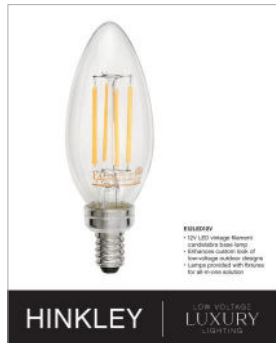

OPEN AIR™
collection

RHODES

29304WB-LV

LARGE SINGLE TIER 12V

Rhodes exudes warmth and a handsome appeal with a clean transitional design and generous proportions. Perfectly suited for either exterior or interior spaces, the Warm Bronze and Brushed Graphite finish perfectly complement the robust framework.

DETAILS	
FINISH:	Warm Bronze
MATERIAL:	Metal
GLASS:	Clear Seedy
SLOPE DEGREE:	90
DIMMABLE:	YES - MLV ON TRANSFORMER PRIMARY

DIMENSIONS	
WIDTH:	18.3"
HEIGHT:	28.3"
WEIGHT:	16lb

LIGHT SOURCE	
LIGHT SOURCE:	Socketed
LED NAME:	E12LED12V
WATTAGE:	4-3.50w Cand. LED *Included
VOLTAGE:	12v
COLOR TEMP:	2700
LUMENS:	1440
CRI:	80
INCANDESCENT EQUIVALENCY:	4 x 35w
DIMMABLE:	YES - MLV ON TRANSFORMER PRIMARY
TRANSFORMER REQUIRED:	Yes

MOUNTING	
CANOPY:	5.25" Sq.
LEAD WIRE:	1 X 72"

SHIPPING	
CARTON LENGTH:	21.5
CARTON WIDTH:	21.5
CARTON HEIGHT:	21.5
CARTON WEIGHT:	22

PRODUCT DETAILS:

- Innovative Exterior 12-volt solution for all-in-one lamp, lighting and high design look. Transformer is required and sold separately.
- Offers low voltage semi-permanent solutions for unique areas such as pergolas when paired with low voltage Hinkley transformer
- This item may be hung on a sloped ceiling
- Images are for reference purpose only and may not be pictured with the specified LED filament bulb
- Suitable for use in wet (outdoor direct rain or sprinkler) locations as defined by NEC and CEC. Meets United States UL Underwriters Laboratories & CSA Canadian Standards Association Product Safety Standards
- 12-volt LED vintage filament bulbs included
- 2-year finish warranty
- LED Bulbs carry a 3-year limited warranty