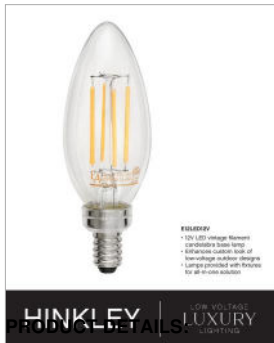

OPEN AIR™
collection

SAWYER

29206SQ-LV

MEDIUM SINGLE TIER 12V

The fresh, rustic design of the Sawyer collection will inject any outdoor living experience with the warm, cozy ambiance of an indoor setting. Constructed with Hinkley's own anti-corrosion coating, Sawyer ensures maximum resiliency and performance in the elements.

DETAILS	
FINISH:	Sequoia
MATERIAL:	Metal
GLASS:	Clear Seedy
SLOPE DEGREE:	90
DIMMABLE:	YES - MLV ON TRANSFORMER PRIMARY

DIMENSIONS	
WIDTH:	24"
HEIGHT:	23.3"
WEIGHT:	14lb

LIGHT SOURCE	
LIGHT SOURCE:	Socketed
LED NAME:	E12LED12V
WATTAGE:	6-3.50w Cand. LED *Included
VOLTAGE:	12v
COLOR TEMP:	2700
LUMENS:	2160
CRI:	80
INCANDESCENT EQUIVALENCY:	6 x 35w
DIMMABLE:	YES - MLV ON TRANSFORMER PRIMARY
TRANSFORMER REQUIRED:	Yes

MOUNTING	
CANOPY:	5.25" Dia.
LEAD WIRE:	1 X 120"

SHIPPING	
CARTON LENGTH:	26.8
CARTON WIDTH:	6.5
CARTON HEIGHT:	26.8
CARTON WEIGHT:	17.8

- Offers low voltage semi-permanent solutions for unique areas such as pergolas when paired with low voltage Hinkley transformer
- Innovative Exterior 12-volt solution for all-in-one lamp, lighting and high design look. Transformer is required and sold separately.
- This item may be hung on a sloped ceiling
- Images are for reference purpose only and may not be pictured with the specified LED filament bulb
- Suitable for use in wet (outdoor direct rain or sprinkler) locations as defined by NEC and CEC. Meets United States UL Underwriters Laboratories & CSA Canadian Standards Association Product Safety Standards
- 12-volt LED vintage filament bulbs included
- 2-year finish warranty
- LED Bulbs carry a 3-year limited warranty