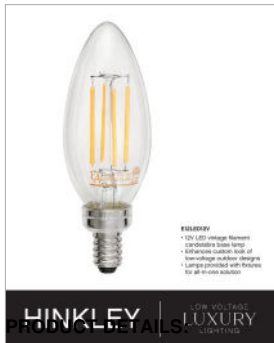

OPEN AIR™
collection

SAWYER

29206DZ-LV

MEDIUM SINGLE TIER 12V

The fresh, rustic design of the Sawyer collection will inject any outdoor living experience with the warm, cozy ambiance of an indoor setting. Constructed with Hinkley's own anti-corrosion coating, Sawyer ensures maximum resiliency and performance in the elements.

DETAILS	
FINISH:	Aged Zinc
MATERIAL:	Metal
GLASS:	Clear Seedy
SLOPE DEGREE:	90
DIMMABLE:	YES - MLV ON TRANSFORMER PRIMARY

DIMENSIONS	
WIDTH:	24"
HEIGHT:	23.3"
WEIGHT:	14lb

LIGHT SOURCE	
LIGHT SOURCE:	Socketed
LED NAME:	E12LED12V
WATTAGE:	6-3.50w Cand. LED *Included
VOLTAGE:	12v
COLOR TEMP:	2700
LUMENS:	2160
CRI:	80
INCANDESCENT EQUIVALENCY:	6 x 35w
DIMMABLE:	YES - MLV ON TRANSFORMER PRIMARY
TRANSFORMER REQUIRED:	Yes

MOUNTING	
CANOPY:	5.25" Dia.
LEAD WIRE:	1 X 120"

SHIPPING	
CARTON LENGTH:	26.8
CARTON WIDTH:	6.5
CARTON HEIGHT:	26.8
CARTON WEIGHT:	17.8

- Innovative Exterior 12-volt solution for all-in-one lamp, lighting and high design look. Transformer is required and sold separately.
- Offers low voltage semi-permanent solutions for unique areas such as pergolas when paired with low voltage Hinkley transformer
- This item may be hung on a sloped ceiling
- Images are for reference purpose only and may not be pictured with the specified LED filament bulb
- Suitable for use in wet (outdoor direct rain or sprinkler) locations as defined by NEC and CEC. Meets United States UL Underwriters Laboratories & CSA Canadian Standards Association Product Safety Standards
- 12-volt LED vintage filament bulbs included
- 2-year finish warranty
- LED Bulbs carry a 3-year limited warranty