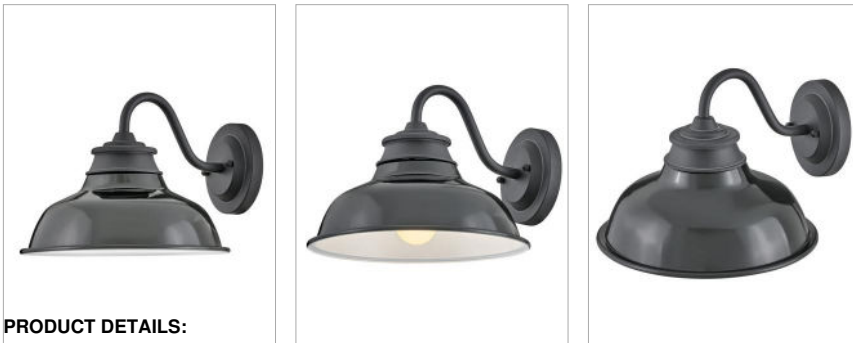

WALLACE

23080MB-GK

SMALL GOOSENECK BARN LIGHT

Wallace sets the bar for industrial-inspired warehouse lighting in a fun, fashionable form with retro flair. Customize outdoor living spaces with vintage-inspired aesthetics and enjoy the freedom of a variety of fresh finish options.

DETAILS	
FINISH:	Museum Black
MATERIAL:	Aluminum
SHADE:	Metal
DIMMABLE:	No

DIMENSIONS	
WIDTH:	12"
HEIGHT:	9.5"
WEIGHT:	1.8lb
BACK PLATE:	5.5" Dia.
EXTENSION:	14.5"
TOP TO OUTLET:	4.25"

LIGHT SOURCE	
LIGHT SOURCE:	Socketed
WATTAGE:	1-14w Med. LED, 100w Equiv.
VOLTAGE:	120v

SHIPPING	
CARTON LENGTH:	14.3
CARTON WIDTH:	14
CARTON HEIGHT:	11.5
CARTON WEIGHT:	3.6

PRODUCT DETAILS:

- Suitable for use in wet (outdoor direct rain or sprinkler) locations as defined by NEC and CEC. Meets United States UL Underwriters Laboratories & CSA Canadian Standards Association Product Safety Standards
- Fixture is Dark Sky compliant and engineered to minimize light glare upward into the night sky
- 2-year finish warranty
- Angular lines, a bold finish and robust details create an industrial edge to add flair to any type of facade