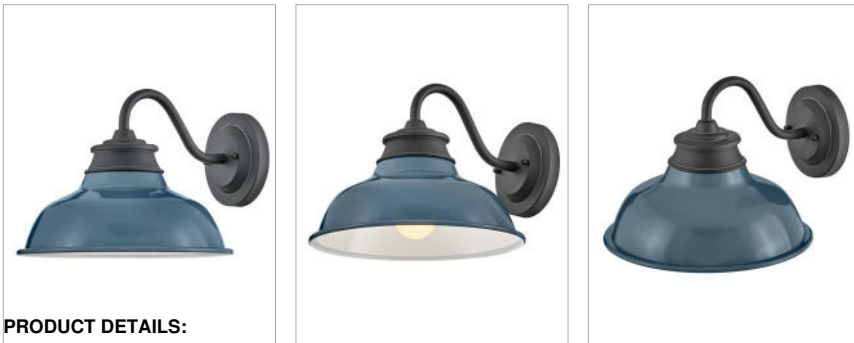

### SMALL GOOSENECK BARN LIGHT

Wallace sets the bar for industrial-inspired warehouse lighting in a fun, fashionable form with retro flair.

Customize outdoor living spaces with vintage-inspired aesthetics and enjoy the freedom of a variety of fresh finish options.

DETAILS	
FINISH:	Museum Black
MATERIAL:	Aluminum
SHADE:	Metal
DIMMABLE:	No

DIMENSIONS	
WIDTH:	12"
HEIGHT:	9.5"
WEIGHT:	1.8lb
BACK PLATE:	5.5" Dia.
EXTENSION:	14.5"
TOP TO OUTLET:	4.25"

LIGHT SOURCE	
LIGHT SOURCE:	Socketed
WATTAGE:	1-14w Med. LED, 100w Equiv.
VOLTAGE:	120v

#### PRODUCT DETAILS:

- Suitable for use in wet (outdoor direct rain or sprinkler) locations as defined by NEC and CEC. Meets United States UL Underwriters Laboratories & CSA Canadian Standards Association Product Safety Standards
- Fixture is Dark Sky compliant and engineered to minimize light glare upward into the night sky
- 2-year finish warranty
- Angular lines, a bold finish and robust details create an industrial edge to add flair to any type of facade