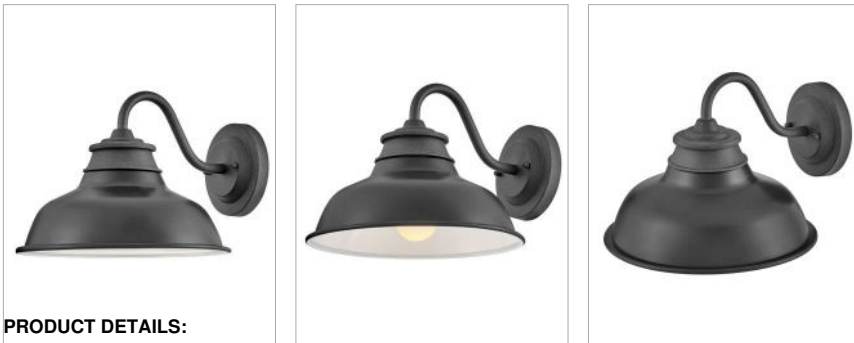

WALLACE

23080DZ

SMALL GOOSENECK BARN LIGHT

Wallace sets the bar for industrial-inspired warehouse lighting in a fun, fashionable form with retro flair. Customize outdoor living spaces with vintage-inspired aesthetics and enjoy the freedom of a variety of fresh finish options.

DETAILS	
FINISH:	Aged Zinc
MATERIAL:	Aluminum
SHADE:	Metal
DIMMABLE:	No

DIMENSIONS	
WIDTH:	12"
HEIGHT:	9.5"
WEIGHT:	1.8lb
BACK PLATE:	5.5" Dia.
EXTENSION:	14.5"
TOP TO OUTLET:	4.25"

LIGHT SOURCE	
LIGHT SOURCE:	Socketed
WATTAGE:	1-14w Med. LED, 100w Equiv.
VOLTAGE:	120v

SHIPPING	
CARTON LENGTH:	14.3
CARTON WIDTH:	14
CARTON HEIGHT:	11.5
CARTON WEIGHT:	3.6

PRODUCT DETAILS:

- Suitable for use in wet (outdoor direct rain or sprinkler) locations as defined by NEC and CEC. Meets United States UL Underwriters Laboratories & CSA Canadian Standards Association Product Safety Standards
- Fixture is Dark Sky compliant and engineered to minimize light glare upward into the night sky
- 2-year finish warranty
- Angular lines, a bold finish and robust details create an industrial edge to add flair to any type of facade