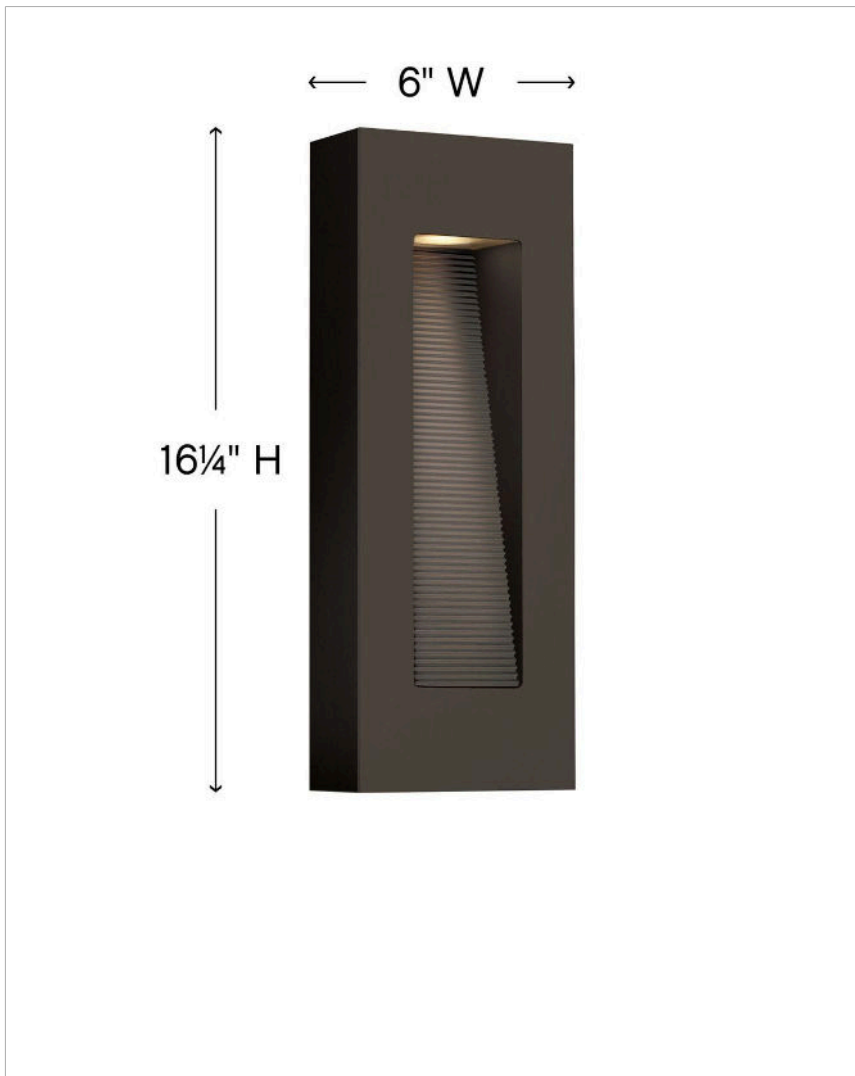

LUNA

1668BZ

MEDIUM WALL MOUNT LANTERN

Luna is a modern collection of solid aluminum fixtures offered in a unique combination of contemporary styles, including sleek wall lanterns. Luna also offers chic pocket wall sconces and compact ceiling mounts that are ideal for indoors or out.

DETAILS	
FINISH:	Bronze
MATERIAL:	Aluminum
GLASS:	Etched Lens
DIMMABLE:	No

DIMENSIONS	
WIDTH:	6"
HEIGHT:	16.3"
WEIGHT:	5lb
BACK PLATE:	4.5" Sq.
EXTENSION:	3.5"
TOP TO OUTLET:	8.25"

LIGHT SOURCE	
LIGHT SOURCE:	Socketed
WATTAGE:	2-7w GU10 LED, 20w Equiv.
VOLTAGE:	120v

SHIPPING	
CARTON LENGTH:	19
CARTON WIDTH:	9.5
CARTON HEIGHT:	6
CARTON WEIGHT:	6

PRODUCT DETAILS:

- Suitable for use in wet (outdoor direct rain or sprinkler) locations as defined by NEC and CEC. Meets United States UL Underwriters Laboratories & CSA Canadian Standards Association Product Safety Standards
- Fixture is Dark Sky compliant and engineered to minimize light glare upward into the night sky
- ADA compliant
- 2-year finish warranty
- Bold lines and a clean, minimalist style complement contemporary architecture