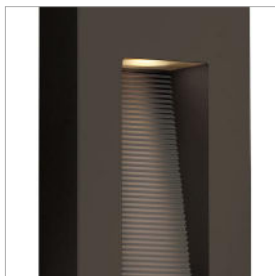

LUNA

1668BZ

MEDIUM WALL MOUNT LANTERN

Luna is a modern collection of solid aluminum fixtures offered in a unique combination of contemporary styles, including sleek wall lanterns. Luna also offers chic pocket wall sconces and compact ceiling mounts that are ideal for indoors or out.

DETAILS	
FINISH:	Bronze
MATERIAL:	Aluminum
GLASS:	Etched Lens
DIMMABLE:	No

DIMENSIONS	
WIDTH:	6"
HEIGHT:	16.3"
WEIGHT:	5lb
BACK PLATE:	4.5" Sq.
EXTENSION:	3.5"
TOP TO OUTLET:	8.25"

LIGHT SOURCE	
LIGHT SOURCE:	Socketed
WATTAGE:	2-7w GU10 LED, 20w Equiv.
VOLTAGE:	120v

SHIPPING	
CARTON LENGTH:	19
CARTON WIDTH:	9.5
CARTON HEIGHT:	6
CARTON WEIGHT:	6

PRODUCT DETAILS:

- Suitable for use in wet (outdoor direct rain or sprinkler) locations as defined by NEC and CEC. Meets United States UL Underwriters Laboratories & CSA Canadian Standards Association Product Safety Standards
- Fixture is Dark Sky compliant and engineered to minimize light glare upward into the night sky
- ADA compliant
- 2-year finish warranty
- Bold lines and a clean, minimalist style complement contemporary architecture