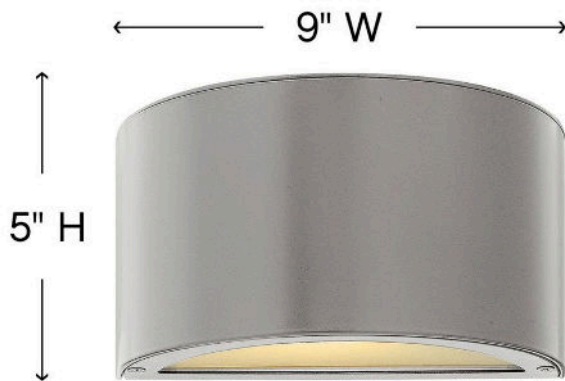

### SMALL DOWN LIGHT WALL MOUNT LANTERN

Luna is a modern collection of solid aluminum fixtures offered in a unique combination of contemporary styles, including sleek wall lanterns. Luna also offers chic pocket wall sconces and compact ceiling mounts that are ideal for indoors or out.

| DETAILS   |                              |
|-----------|------------------------------|
| FINISH:   | Titanium                     |
| MATERIAL: | Aluminum                     |
| GLASS:    | Etched Lens                  |
| DIMMABLE: | YES - 0-10V TYPE DIMMER ONLY |

| DIMENSIONS     |           |
|----------------|-----------|
| WIDTH:         | 9"        |
| HEIGHT:        | 5"        |
| WEIGHT:        | 3lb       |
| BACK PLATE:    | 9"W X 5"H |
| EXTENSION:     | 4"        |
| TOP TO OUTLET: | 2.5"      |