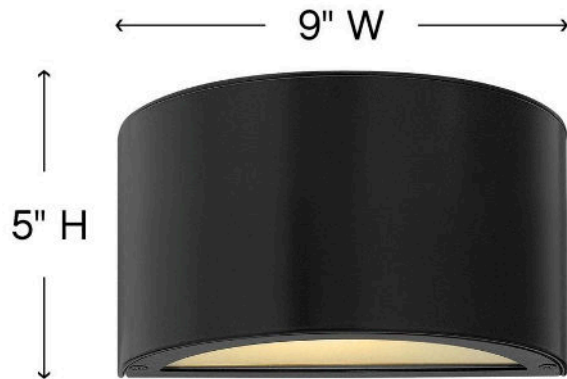

DETAILS	
FINISH:	Satin Black
MATERIAL:	Aluminum
GLASS:	Etched Lens
DIMMABLE:	YES - 0-10V TYPE DIMMER ONLY

DIMENSIONS	
WIDTH:	9"
HEIGHT:	5"
WEIGHT:	3.8lb
BACK PLATE:	9"W X 5"H
EXTENSION:	4"
TOP TO OUTLET:	2.5"

SHIPPING	
CARTON LENGTH:	12
CARTON WIDTH:	7
CARTON HEIGHT:	9
CARTON WEIGHT:	5