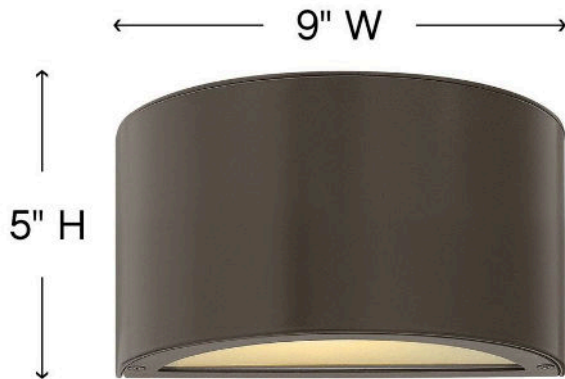

LUNA

1661BZ

SMALL DOWN LIGHT WALL MOUNT LANTERN

Luna is a modern collection of solid aluminum fixtures offered in a unique combination of contemporary styles, including sleek wall lanterns. Luna also offers chic pocket wall sconces and compact ceiling mounts that are ideal for indoors or out.

DETAILS	
FINISH:	Bronze
MATERIAL:	Aluminum
GLASS:	Etched Lens
DIMMABLE:	YES - 0-10V TYPE DIMMER ONLY

DIMENSIONS	
WIDTH:	9"
HEIGHT:	5"
WEIGHT:	3lb
BACK PLATE:	9"W X 5"H
EXTENSION:	4"
TOP TO OUTLET:	2.5"

LIGHT SOURCE	
LIGHT SOURCE:	Integrated LED
LED NAME:	LC2-60
WATTAGE:	7.50w LED *Included
VOLTAGE:	120v/277v
COLOR TEMP:	3000
LUMENS:	600
CRI:	96
INCANDESCENT EQUIVALENCY:	1 x 60w
DIMMABLE:	YES - 0-10V TYPE DIMMER ONLY

SHIPPING	
CARTON LENGTH:	12
CARTON WIDTH:	7
CARTON HEIGHT:	9
CARTON WEIGHT:	3.5

PRODUCT DETAILS:

- Suitable for use in wet (outdoor direct rain or sprinkler) locations as defined by NEC and CEC. Meets United States UL Underwriters Laboratories & CSA Canadian Standards Association Product Safety Standards
- Fixture is Dark Sky compliant and engineered to minimize light glare upward into the night sky
- ADA compliant
- Equipped with a 120/277 universal driver. 0-10 dimming.
- 2-year finish warranty
- LED components carry a 5-year limited warranty
- Bold lines and a clean, minimalist style complement contemporary architecture