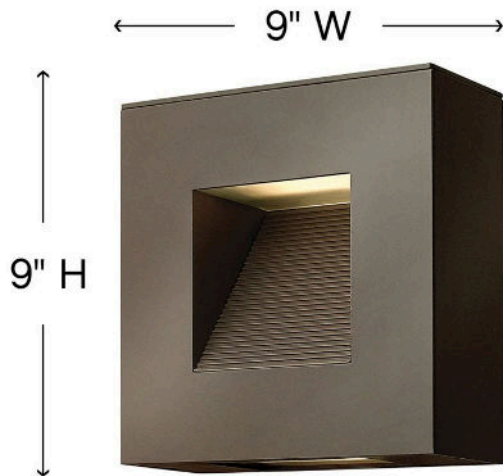

### SMALL WALL MOUNT LANTERN

Luna is a modern collection of solid aluminum fixtures offered in a unique combination of contemporary styles, including sleek wall lanterns. Luna also offers chic pocket wall sconces and compact ceiling mounts that are ideal for indoors or out.

DETAILS	
FINISH:	Bronze
MATERIAL:	Aluminum
GLASS:	Etched Lens
DIMMABLE:	YES - 0-10V TYPE DIMMER ONLY

DIMENSIONS	
WIDTH:	9"
HEIGHT:	9"
WEIGHT:	7lb
BACK PLATE:	4.5"W X 6.75"H
EXTENSION:	4"
TOP TO OUTLET:	4.5"