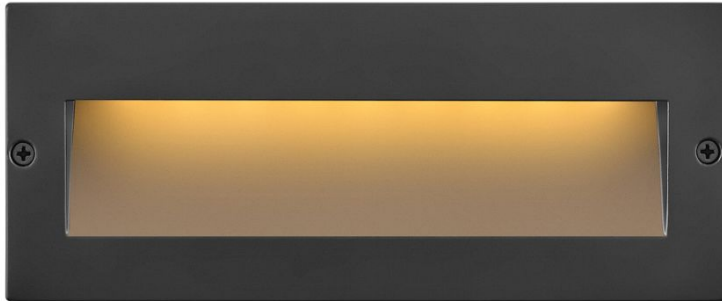

TAPER

1565SK

TAPER STEP 12V WIDE HORIZONTAL

Seamlessly blending into architectural elements inside or outside the home, the Taper series beautifully illuminates stairs, walkways, or patio spaces, enhancing the outdoor lighting experience. Made of aluminum and featuring an etched lens, this rectangle recessed step and deck mount includes an integrated LED light for over 40,000 hrs of light. This low-voltage fixture is practical and safer, especially in an outdoor setting. Expand time spent in outdoor living spaces and increase safety and security. Available in three classic finishes: Bronze, Satin Black, and Satin White.

| DETAILS | |
|-----------|--------------------------------------|
| FINISH: | Satin Black |
| MATERIAL: | Aluminum |
| GLASS: | Etched Lens |
| DIMMABLE: | YES, WITH MLV ON TRANSFORMER PRIMARY |

| DIMENSIONS | |
|------------|------|
| WIDTH: | 8" |
| HEIGHT: | 3.3" |
| DEPTH: | 1 |

| MOUNTING | |
|------------|---------|
| LEAD WIRE: | 1 x 60" |

| SHIPPING | |
|----------------|------|
| CARTON LENGTH: | 10.3 |
| CARTON WIDTH: | 3.3 |
| CARTON HEIGHT: | 5.8 |

PRODUCT DETAILS:

- Suitable for use in wet (outdoor direct rain or sprinkler) locations as defined by NEC and CEC. Meets United States UL Underwriters Laboratories & CSA Canadian Standards Association Product Safety Standards
- Rated for both indoor and outdoor use
- ADA compliant
- A wiring kit is supplied
- Easy and efficient installation: fewer fixtures illuminate a more extensive area, offering a diverse range of mounting opportunities.
- LED integrated components carry a 10-year limited warranty
- Bold lines and a clean, minimalist style complement contemporary architecture
- Recessed mount with 1/8" deep bezel