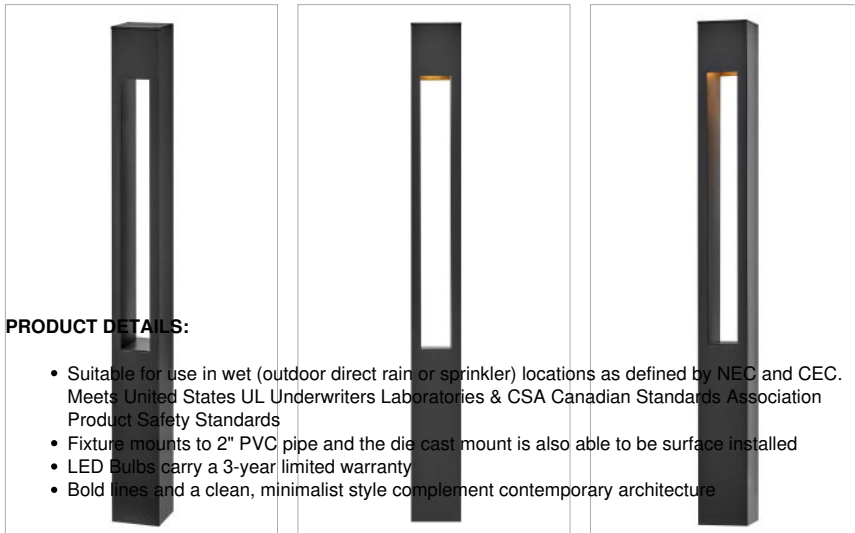

### ATLANTIS SQUARE LARGE BOLLARD

The bold, clean lines of the Atlantis bollards complement contemporary architecture for the ultimate in urban sophistication. Versatile, Atlantis is available in both round and square bollards and both large and small sizes. Atlantis is available in three classic finishes: Satin Black, Titanium, and Bronze.

DETAILS	
FINISH:	Satin Black
MATERIAL:	Aluminum
GLASS:	Etched Lens
DIMMABLE:	YES, WITH MLV ON TRANSFORMER PRIMARY

DIMENSIONS	
WIDTH:	3"
HEIGHT:	30"
DEPTH:	3
WEIGHT:	5lb

LIGHT SOURCE	
LIGHT SOURCE:	Socketed
LED NAME:	4WLEDMR16
WATTAGE:	1-4w MR16 LED *Included
VOLTAGE:	12v
COLOR TEMP:	2700
CRI:	80
INCANDESCENT EQUIVALENCY:	1 x 35w
DIMMABLE:	YES, WITH MLV ON TRANSFORMER PRIMARY
TRANSFORMER REQUIRED:	Yes

#### PRODUCT DETAILS:

- Suitable for use in wet (outdoor direct rain or sprinkler) locations as defined by NEC and CEC. Meets United States UL Underwriters Laboratories & CSA Canadian Standards Association Product Safety Standards
- Fixture mounts to 2" PVC pipe and the die cast mount is also able to be surface installed
- LED Bulbs carry a 3-year limited warranty
- Bold lines and a clean, minimalist style complement contemporary architecture