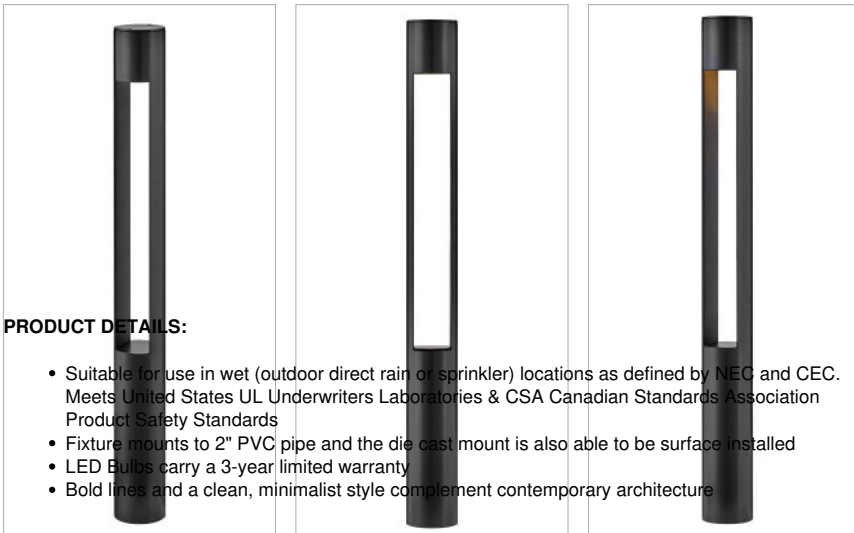

ATLANTIS

15601SK

ATLANTIS ROUND LARGE BOLLARD

The bold, clean lines of the Atlantis bollards complement contemporary architecture for the ultimate in urban sophistication. Versatile, Atlantis is available in both round and square bollards and both large and small sizes. Atlantis is available in three classic finishes: Satin Black, Titanium, and Bronze.

DETAILS	
FINISH:	Satin Black
MATERIAL:	Aluminum
GLASS:	Etched Lens
DIMMABLE:	YES, WITH MLV ON TRANSFORMER PRIMARY

DIMENSIONS	
WIDTH:	3"
HEIGHT:	30"
DEPTH:	3
WEIGHT:	4.5lb

LIGHT SOURCE	
LIGHT SOURCE:	Socketed
LED NAME:	4WLEDMR16
WATTAGE:	1-4w MR16 LED *Included
VOLTAGE:	12v
COLOR TEMP:	2700
CRI:	80
INCANDESCENT EQUIVALENCY:	1 x 35w
DIMMABLE:	YES, WITH MLV ON TRANSFORMER PRIMARY
TRANSFORMER REQUIRED:	Yes

SHIPPING	
CARTON LENGTH:	9
CARTON WIDTH:	6
CARTON HEIGHT:	32.5
CARTON WEIGHT:	5.5

PRODUCT DETAILS:

- Suitable for use in wet (outdoor direct rain or sprinkler) locations as defined by NEC and CEC. Meets United States UL Underwriters Laboratories & CSA Canadian Standards Association Product Safety Standards
- Fixture mounts to 2" PVC pipe and the die cast mount is also able to be surface installed
- LED Bulbs carry a 3-year limited warranty
- Bold lines and a clean, minimalist style complement contemporary architecture