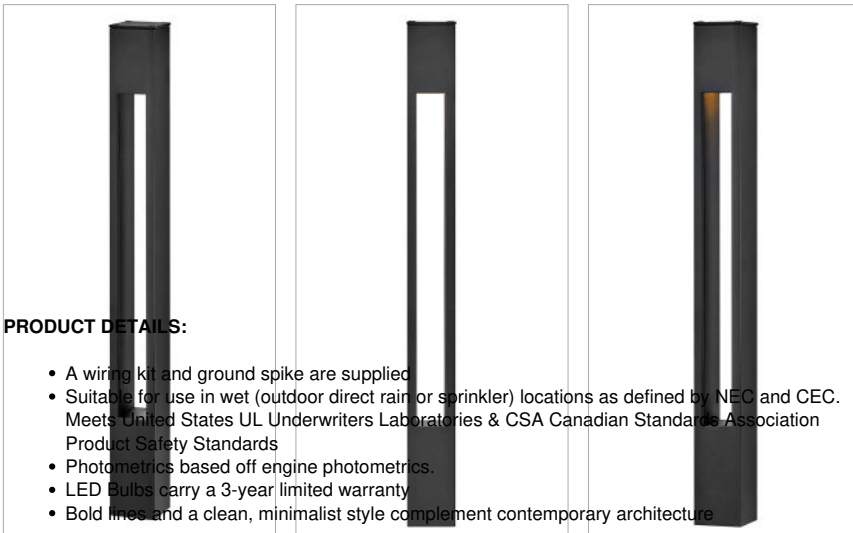

ATLANTIS

15502SK

ATLANTIS SQUARE SMALL BOLLARD

The bold, clean lines of the Atlantis bollards complement contemporary architecture for the ultimate in urban sophistication. Versatile, Atlantis is available in both round and square bollards and both large and small sizes. Atlantis is available in three classic finishes: Satin Black, Titanium, and Bronze.

DETAILS	
FINISH:	Satin Black
MATERIAL:	Aluminum
GLASS:	Etched Lens
DIMMABLE:	No

DIMENSIONS	
WIDTH:	2"
HEIGHT:	20"
DEPTH:	2
WEIGHT:	2lb

LIGHT SOURCE	
LIGHT SOURCE:	Socketed
LED NAME:	MR1127K
WATTAGE:	1-4w MR11 LED *Included
VOLTAGE:	12v
COLOR TEMP:	2700
CRI:	80
INCANDESCENT EQUIVALENCY:	1 x 35w
DIMMABLE:	No
TRANSFORMER REQUIRED:	Yes

MOUNTING	
LEAD WIRE:	1 X 48"

SHIPPING	
CARTON LENGTH:	23.5
CARTON WIDTH:	7.5
CARTON HEIGHT:	5
CARTON WEIGHT:	2.5

PRODUCT DETAILS:

- A wiring kit and ground spike are supplied
- Suitable for use in wet (outdoor direct rain or sprinkler) locations as defined by NEC and CEC. Meets United States UL Underwriters Laboratories & CSA Canadian Standards Association Product Safety Standards
- Photometrics based off engine photometrics.
- LED Bulbs carry a 3-year limited warranty
- Bold lines and a clean, minimalist style complement contemporary architecture