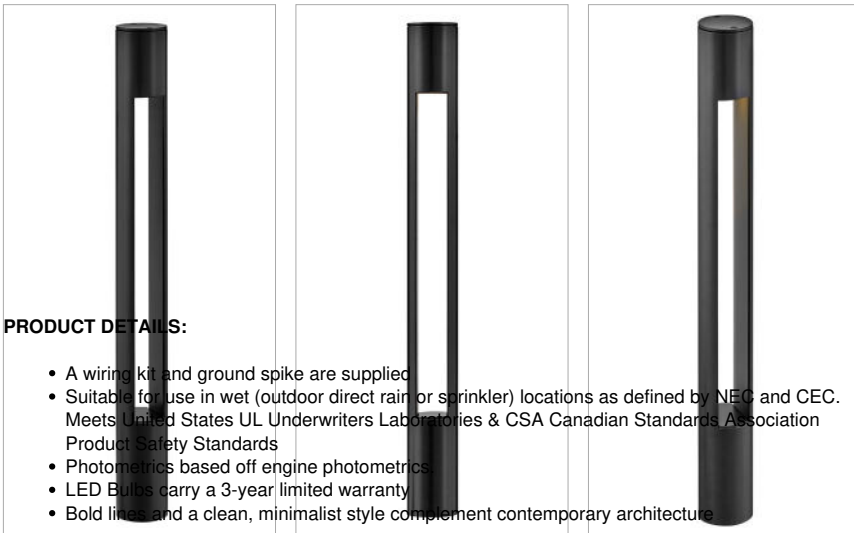

### ATLANTIS ROUND SMALL BOLLARD

The bold, clean lines of the Atlantis bollards complement contemporary architecture for the ultimate in urban sophistication. Versatile, Atlantis is available in both round and square bollards and both large and small sizes. Atlantis is available in three classic finishes: Satin Black, Titanium, and Bronze.

DETAILS	
FINISH:	Satin Black
MATERIAL:	Aluminum
GLASS:	Etched Lens
DIMMABLE:	No

DIMENSIONS	
WIDTH:	2"
HEIGHT:	20"
DEPTH:	2
WEIGHT:	1.5lb

LIGHT SOURCE	
LIGHT SOURCE:	Socketed
LED NAME:	MR1127K
WATTAGE:	1-4w MR11 LED *Included
VOLTAGE:	12v
COLOR TEMP:	2700
CRI:	80
INCANDESCENT EQUIVALENCY:	1 x 35w
DIMMABLE:	No
TRANSFORMER REQUIRED:	Yes

#### PRODUCT DETAILS:

- A wiring kit and ground spike are supplied
- Suitable for use in wet (outdoor direct rain or sprinkler) locations as defined by NEC and CEC. Meets United States UL Underwriters Laboratories & CSA Canadian Standards Association Product Safety Standards
- Photometrics based off engine photometrics
- LED Bulbs carry a 3-year limited warranty
- Bold lines and a clean, minimalist style complement contemporary architecture