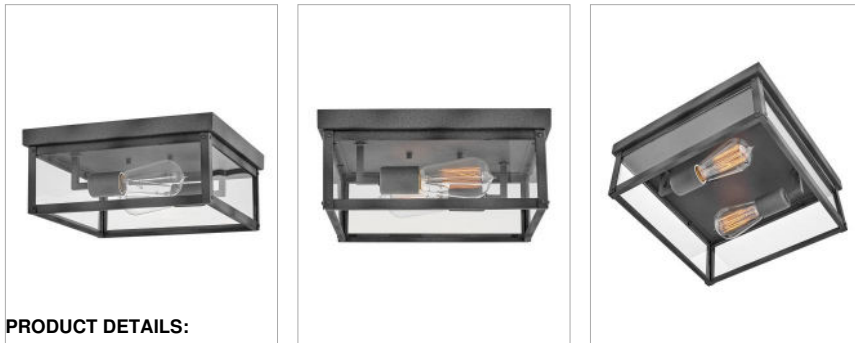

BECKHAM

12193DZ

SMALL FLUSH MOUNT

Sleek and stately, Beckham demands attention with its streamlined silhouette and transitional style as it emits a beautiful and even illumination throughout any space. Ideal for indoor and outdoor applications alike, Beckham's clear glass panels and multiple finish options complement a range of decorative lighting families. Vintage filament bulbs are recommended.

DETAILS	
FINISH:	Aged Zinc
MATERIAL:	Aluminum
GLASS:	Clear
DIMMABLE:	No

DIMENSIONS	
WIDTH:	12"
HEIGHT:	5"
WEIGHT:	4lb

LIGHT SOURCE	
LIGHT SOURCE:	Socketed
WATTAGE:	2-8w Med. LED, 60w Equiv.
VOLTAGE:	120v

SHIPPING	
CARTON LENGTH:	14.8
CARTON WIDTH:	14.8
CARTON HEIGHT:	7.7
CARTON WEIGHT:	5.9

PRODUCT DETAILS:

- Suitable for use in damp locations as defined by NEC and CEC. Meets United States UL Underwriters Laboratories & CSA Canadian Standards Association Product Safety Standards.
- Ideal for vintage filament bulbs (not included)
- 2-year finish warranty
- Sophisticated and streamlined design, durable construction and a timeless finish complement any architectural style