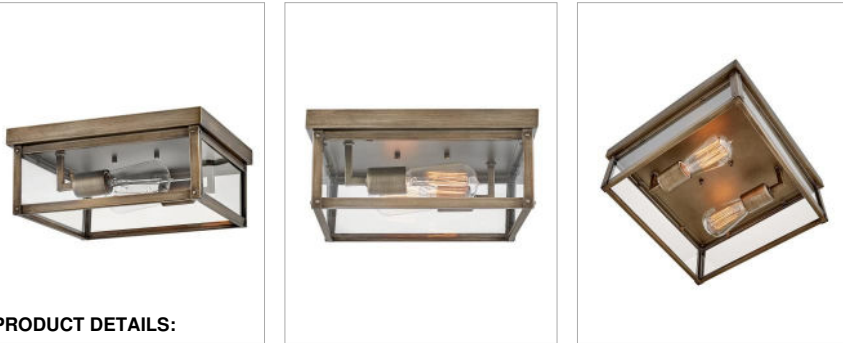

BECKHAM

12193BU

SMALL FLUSH MOUNT

Sleek and stately, Beckham demands attention with its streamlined silhouette and transitional style as it emits a beautiful and even illumination throughout any space. Ideal for indoor and outdoor applications alike, Beckham's clear glass panels and multiple finish options complement a range of decorative lighting families. Vintage filament bulbs are recommended.

DETAILS	
FINISH:	Burnished Bronze
MATERIAL:	Aluminum
GLASS:	Clear
DIMMABLE:	No

DIMENSIONS	
WIDTH:	12"
HEIGHT:	5"
WEIGHT:	4lb

LIGHT SOURCE	
LIGHT SOURCE:	Socketed
WATTAGE:	2-8w Med. LED, 60w Equiv.
VOLTAGE:	120v

SHIPPING	
CARTON LENGTH:	14.8
CARTON WIDTH:	14.8
CARTON HEIGHT:	7.7
CARTON WEIGHT:	5.9

PRODUCT DETAILS:

- Suitable for use in damp locations as defined by NEC and CEC. Meets United States UL Underwriters Laboratories & CSA Canadian Standards Association Product Safety Standards.
- Ideal for vintage filament bulbs (not included)
- 2-year finish warranty
- Sophisticated and streamlined design, durable construction and a timeless finish complement any architectural style