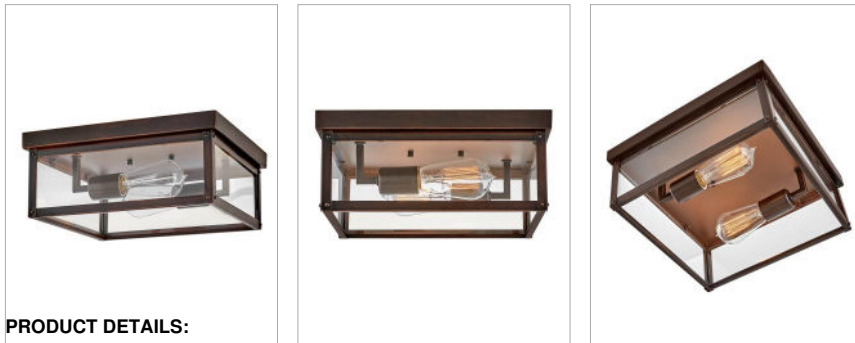

SHIPPING

CARTON LENGTH:	14.8
CARTON WIDTH:	14.8
CARTON HEIGHT:	7.7
CARTON WEIGHT:	5.9

PRODUCT DETAILS:

- Suitable for use in damp locations as defined by NEC and CEC. Meets United States UL Underwriters Laboratories & CSA Canadian Standards Association Product Safety Standards.
- Ideal for vintage filament bulbs (not included)
- 2-year finish warranty
- Sophisticated and streamlined design, durable construction and a timeless finish complement any architectural style
- Gleaming copper finish that ages naturally over time

HINKLEY

HINKLEY
33000 Pin Oak Parkway
Avon Lake, OH 44012

PHONE: (440) 653-5500
Toll Free: 1 (800) 446-5539

hinkley.com