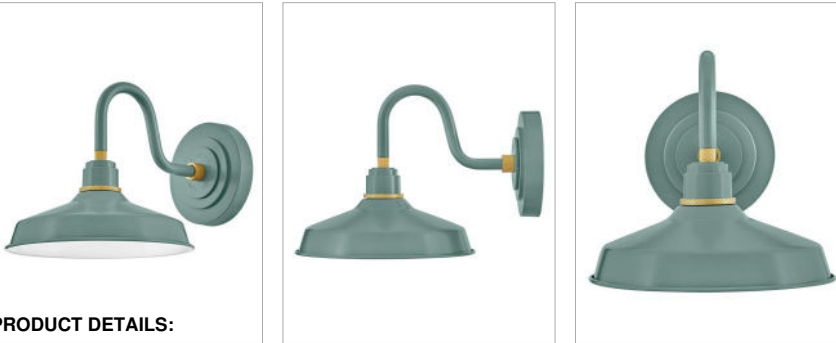

FOUNDRY CLASSIC

10231SGN

SMALL GOOSENECK BARN LIGHT

Decidedly industrious, Foundry reinvents purposeful lighting. Focused and direct, the sturdy aluminum shade features knurled brass details to offset a variety of finish options while casting a uniform light. The simple, understated form plants a vintage aesthetic for both inside and outside spaces while offering mix and match options that customize the look.

DETAILS	
FINISH:	Sage Green
MATERIAL:	Aluminum
SHADE:	Metal
DIMMABLE:	No

DIMENSIONS	
WIDTH:	9.5"
HEIGHT:	9.3"
WEIGHT:	2.8lb
BACK PLATE:	6" Dia.
EXTENSION:	13.3"
TOP TO OUTLET:	4.75"

LIGHT SOURCE	
LIGHT SOURCE:	Socketed
WATTAGE:	1-14w Med. LED, 100w Equiv.
VOLTAGE:	120v

SHIPPING	
CARTON LENGTH:	12.5
CARTON WIDTH:	12.5
CARTON HEIGHT:	11
CARTON WEIGHT:	8

PRODUCT DETAILS:

- Suitable for use in wet (outdoor direct rain or sprinkler) locations as defined by NEC and CEC. Meets United States UL Underwriters Laboratories & CSA Canadian Standards Association Product Safety Standards
- Fixture is Dark Sky compliant and engineered to minimize light glare upward into the night sky
- 2-year finish warranty
- Angular lines, a bold finish and robust details create an industrial edge to add flair to any type of facade