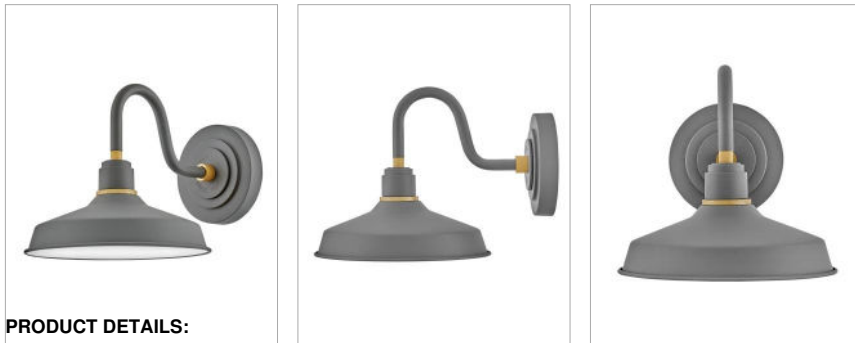

FOUNDRY CLASSIC

10231DMG

SMALL GOOSENECK BARN LIGHT

Decidedly industrious, Foundry reinvents purposeful lighting. Focused and direct, the sturdy aluminum shade features knurled brass details to offset a variety of finish options while casting a uniform light. The simple, understated form plants a vintage aesthetic for both inside and outside spaces while offering mix and match options that customize the look.

DETAILS	
FINISH:	Dark Matte Grey
MATERIAL:	Aluminum
SHADE:	Metal
DIMMABLE:	No

DIMENSIONS	
WIDTH:	9.5"
HEIGHT:	9.3"
WEIGHT:	2.8lb
BACK PLATE:	6" Dia.
EXTENSION:	13.3"
TOP TO OUTLET:	4.75"

LIGHT SOURCE	
LIGHT SOURCE:	Socketed
WATTAGE:	1-14w Med. LED, 100w Equiv.
VOLTAGE:	120v

SHIPPING	
CARTON LENGTH:	12.5
CARTON WIDTH:	12.5
CARTON HEIGHT:	11
CARTON WEIGHT:	8

PRODUCT DETAILS:

- Suitable for use in wet (outdoor direct rain or sprinkler) locations as defined by NEC and CEC. Meets United States UL Underwriters Laboratories & CSA Canadian Standards Association Product Safety Standards
- Fixture is Dark Sky compliant and engineered to minimize light glare upward into the night sky
- 2-year finish warranty
- Angular lines, a bold finish and robust details create an industrial edge to add flair to any type of facade