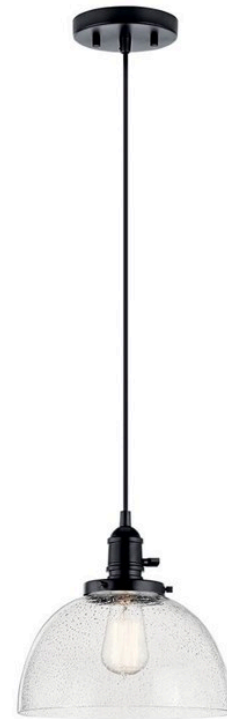

SPECIFICATIONS

Certifications/Qualifications	
	www.kichler.com/warranty
Dimensions	
Base Backplate	5" DIA
Weight	3.50 LBS
Height	9.50"
Overall Height	116.00"
Width	10.25"
Electrical	
Input Voltage	120.00V
Light Source	
Dimmable	Yes
Dimmable Notes	Dimmable when used with dimmer switch (sold separately); when using LED bulbs, see bulb manufacturer dimming specifications.
Lamp Included	Not Included
Lamp Type	E26
Light Source	Bulb
Max or Nominal Watt	100.00
# of Bulbs/LED Modules	1
Socket Type	Medium
Mounting/Installation	
Connector	Yes
Interior/Exterior	INTERIOR
Lead Wire Length	112"
Location Rating	Dry
Mounting Weight	2.00 LBS
Wire Connectors	Wire Nuts

FIXTURE ATTRIBUTES

Housing	
Diffuser Description	Clear Seeded
Primary Material	Steel
Shade Dimensions	10.17" DIA x 5.9"
Product/Ordering Information	
SKU	43853BK
Finish	Black
Style	Industrial
UPC	783927026741

Finish Options

-  Black
-  Brushed Nickel
-  Chrome
-  Natural Brass
-  Olde Bronze

ALSO IN THIS FAMILY