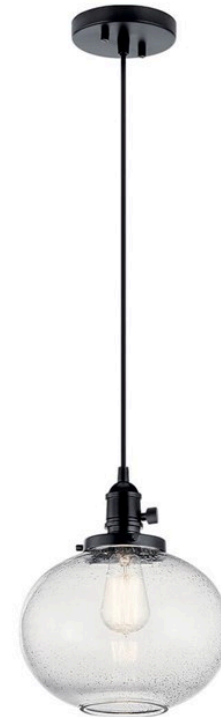

**SPECIFICATIONS**

<b>Certifications/Qualifications</b>	
	<a href="http://www.kichler.com/warranty">www.kichler.com/warranty</a>
<b>Dimensions</b>	
Base Backplate	5" DIA
Weight	3.23 LBS
Height	11.25"
Overall Height	116.00"
Width	9.75"
<b>Electrical</b>	
Input Voltage	120.00V
<b>Light Source</b>	
Dimmable	Yes
Dimmable Notes	Dimmable when used with dimmer switch (sold separately); when using LED bulbs, see bulb manufacturer dimming specifications.
Lamp Included	Not Included
Lamp Type	E26
Light Source	Bulb
Max or Nominal Watt	100.00
# of Bulbs/LED Modules	1
Socket Type	Medium
<b>Mounting/Installation</b>	
Connector	Yes
Interior/Exterior	INTERIOR
Lead Wire Length	112"
Location Rating	Dry
Mounting Weight	1.32 LBS
Wire Connectors	Wire Nuts

**FIXTURE ATTRIBUTES**

<b>Housing</b>	
Diffuser Description	Clear Seeded
Primary Material	Steel
Shade Dimensions	9.67" DIA x 7.64"
<b>Product/Ordering Information</b>	
SKU	43852BK
Finish	Black
Style	Industrial
UPC	783927026734
<b>Finish Options</b>	

-  Black
-  Brushed Nickel
-  Natural Brass
-  Olde Bronze

**ALSO IN THIS FAMILY**

45972BK

45973BK

42296BK

43850BK

43851BK

43853BK