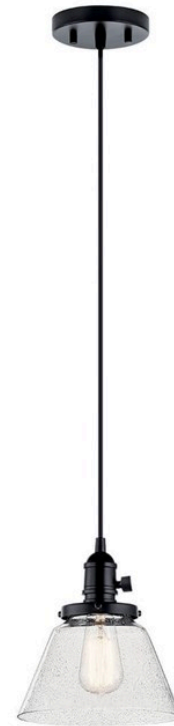

SPECIFICATIONS

Certifications/Qualifications	
	www.kichler.com/warranty
Dimensions	
Base Backplate	5" DIA
Weight	2.61 LBS
Height	9.00"
Overall Height	116.00"
Width	8.00"
Electrical	
Input Voltage	120.00V
Light Source	
Dimmable	Yes
Dimmable Notes	Dimmable when used with dimmer switch (sold separately); when using LED bulbs, see bulb manufacturer dimming specifications.
Lamp Included	Not Included
Lamp Type	E26
Light Source	Bulb
Max or Nominal Watt	100.00
# of Bulbs/LED Modules	1
Socket Type	Medium
Mounting/Installation	
Connector	Yes
Interior/Exterior	INTERIOR
Lead Wire Length	112"
Location Rating	Dry
Mounting Weight	1.20 LBS
Wire Connectors	Wire Nuts

FIXTURE ATTRIBUTES

Housing	
Diffuser Description	Clear Seeded
Primary Material	Steel
Shade Dimensions	8" DIA x 5.27"
Product/Ordering Information	
SKU	43851BK
Finish	Black
Style	Industrial
UPC	783927026697.0
Finish Options	

-  Black
-  Brushed Nickel
-  Natural Brass
-  Olde Bronze

ALSO IN THIS FAMILY