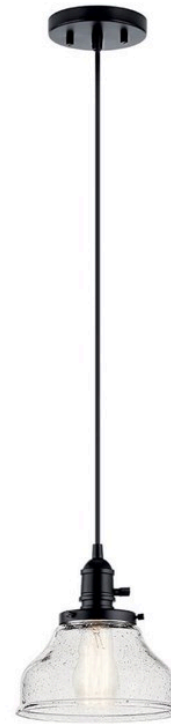

SPECIFICATIONS

Certifications/Qualifications	
	www.kichler.com/warranty
Dimensions	
Base Backplate	5" DIA
Weight	2.81 LBS
Height	8.50"
Overall Height	116.00"
Width	8.00"
Electrical	
Input Voltage	120.00V
Light Source	
Dimmable	Yes
Dimmable Notes	Dimmable when used with dimmer switch (sold separately); when using LED bulbs, see bulb manufacturer dimming specifications.
Lamp Included	Not Included
Lamp Type	E26
Light Source	Bulb
Max or Nominal Watt	100.00
# of Bulbs/LED Modules	1
Socket Type	Medium
Mounting/Installation	
Connector	Yes
Interior/Exterior	INTERIOR
Lead Wire Length	112"
Location Rating	Dry
Mounting Weight	1.29 LBS
Wire Connectors	Wire Nuts

FIXTURE ATTRIBUTES

Housing	
Diffuser Description	Clear Seeded
Primary Material	Steel
Shade Description	Bell
Shade Dimensions	8" DIA x 5.06"
Product/Ordering Information	
SKU	43850BK
Finish	Black
Style	Industrial
UPC	783927026611

Finish Options	
	Black
	Brushed Nickel
	Chrome
	Natural Brass
	Olde Bronze

ALSO IN THIS FAMILY