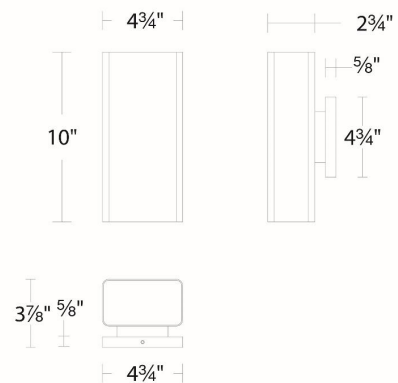

Fixture Type: _____

Catalog Number: _____

Project: _____

Location: _____

Edgey

Outdoor Wall Sconce

Model & Size	Color Temp	Finish	LED Watts	LED Lumens	Delivered Lumens
WS-W17310 10"	3000K	AL Brushed Aluminum	13W	765	313
	3500K	BK Black	13W	765	313
	4000K	WT White	13W	765	313

Example: **WS-W17310-40-WT**

For custom requests please contact customs@wacighting.com

DESCRIPTION

Precision, framed. A sleek design with sophisticated up and downward illumination.

FEATURES

- Top and bottom illumination
- Built in color temperature adjustability. Switch from 3000K/3500K/4000K
- ACLED driverless technology
- 5 year warranty

SPECIFICATIONS

Color Temp:	3000K,3500K,4000K
Input:	120 VAC,50/60Hz
CRI:	90
Dimming:	ELV: 100-5% ,TRIAC: 100-5%
Rated Life:	60000 Hours
Mounting:	Can be mounted on wall vertically or upside down
Standards:	ETL, cETL,IP65 Wet Location Listed
Construction:	Aluminum body with glass diffuser

FINISHES:

LINE DRAWING:

WS-W17310