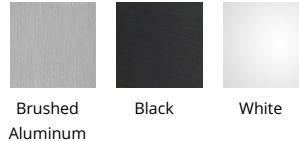

FINISHES:

LINE DRAWING: