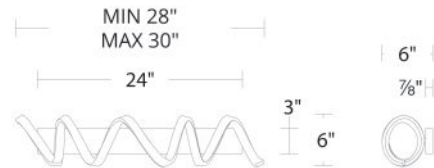

FINISHES

LINE DRAWING