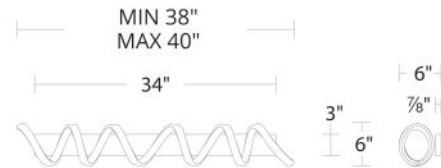

REPLACEMENT PARTS

HDW-HY21-WA - Hardware Pack

FINISHES

LINE DRAWING

WS-83139