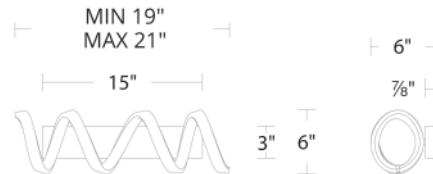

Fixture Type: _____

Catalog Number: _____

Project: _____

Location: _____

Marques

Bathroom Vanity & Sconce 3000K

Model & Size	Color Temp & CRI	Watt	LED Lumens	Delivered Lumens	Finish
○ WS-83120 20"	3000K 90	15W 15W	1086 1297	575 691	○ BK Black ○ TT Titanium

Example: **WS-83120-BK**

DESCRIPTION

Graceful and noble. Impossible to ignore.

FEATURES

- Twist aluminum light bar with recessed silicone diffuser
- 360 degree illumination
- Conversion plate included to accommodate 4" junction box
- Driver concealed within the canopy
- 5 year warranty

SPECIFICATIONS

Color Temp:	3000K
Input:	120/277 VAC, 50/60Hz
CRI:	90
Dimming:	ELV: 100-10%, TRIAC: 100-10%
Rated Life:	50000 Hours
Mounting:	Can be mounted on wall in all orientations
Standards:	ETL, cETL, Title 24: 2019 Damp Location Listed
Construction:	Aluminum body, silicone diffuser

REPLACEMENT PARTS

HDW-HY21-WA - Hardware Pack

FINISHES

LINE DRAWING

WS-83120