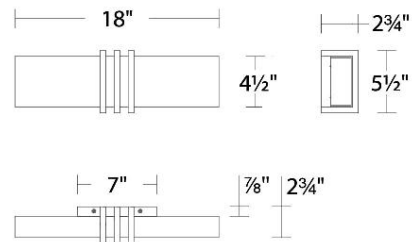

Fixture Type: _____

Catalog Number: _____

Project: _____

Location: _____

Minibar

Bathroom Vanity & Sconce 3000K

Model & Size	Color Temp	Finish	LED Watts	LED Lumens	Delivered Lumens
WS-75318 18"	3000K	BK Black BN Brushed Nickel	19W	1985	1213

Example: **WS-75318-BN**

For custom requests please contact customs@wacighting.com

DESCRIPTION

Dissected design. A trio of bands encircling a luminous rectangular bar, accenting its style and flair.

FEATURES

- Frontlight with acrylic diffuser
- Built in color temperature adjustability. Switch from 2700K/3000K/3500K
- ACLED driverless technology

SPECIFICATIONS

Color Temp:	3000K
Input:	120 VAC,50/60Hz
CRI:	90
Dimming:	ELV: 100-5% ,TRIAC: 100-5%
Rated Life:	60000 Hours
Mounting:	Can be mounted on wall in all orientations
Standards:	ETL, cETL, Title 24 JA8-2019 Compliant Damp Location Listed
Construction:	Metal body with acrylic diffuser

FINISHES:

LINE DRAWING:

WS-75318