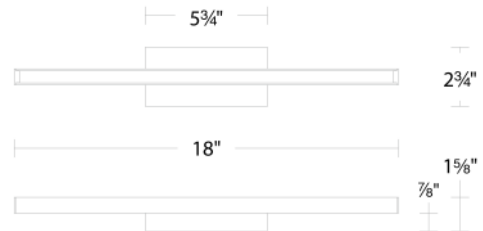

Fixture Type: _____

Catalog Number: _____

Project: _____

Location: _____

Parallax Bathroom Vanity & Sconce

Model & Size	Color Temp & CRI	Watt	LED Lumens	Delivered Lumens	Finish
☐ WS-73118 18"	2700K/3000K/3500K 90	6W	268	171	☐ BK Black ☐ BN Brushed Nickel ☐ CH Chrome

Example: **WS-73118-BK**

DESCRIPTION

Straight forward and honest. Unparalleled

FEATURES

- Fontlight illumination
- Conversion plate included to accommodate 4" junction box
- 3CCT (2700K/3000K/3500K) selectable switch
- ACLED driverless technology
- 5 year warranty

SPECIFICATIONS

Color Temp:	2700K/3000K/3500K
Input:	120 VAC, 50/60Hz
CRI:	90
Dimming:	ELV: 100-10%, TRIAC: 100-10%
Rated Life:	54000 Hours
Mounting:	Can be mounted on wall in all orientations
Standards:	ETL, cETL, Title 24: 2019 Damp Location Listed
Construction:	Aluminum body, PC diffuser

FINISHES

LINE DRAWING

WS-73118