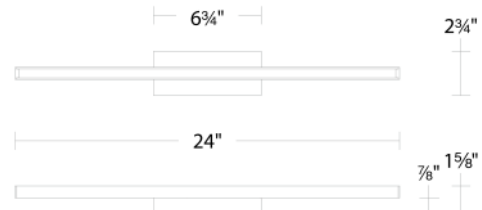

SPECIFICATIONS

Color Temp:	2700K/3000K/3500K
Input:	120 VAC, 50/60Hz
CRI:	90
Dimming:	ELV: 100-10%, TRIAC: 100-10%
Rated Life:	54000 Hours
Mounting:	Can be mounted on wall in all orientations
Standards:	ETL, cETL, Title 24: 2019 Damp Location Listed
Construction:	Aluminum body, PC diffuser

FINISHES

LINE DRAWING

WS-73124