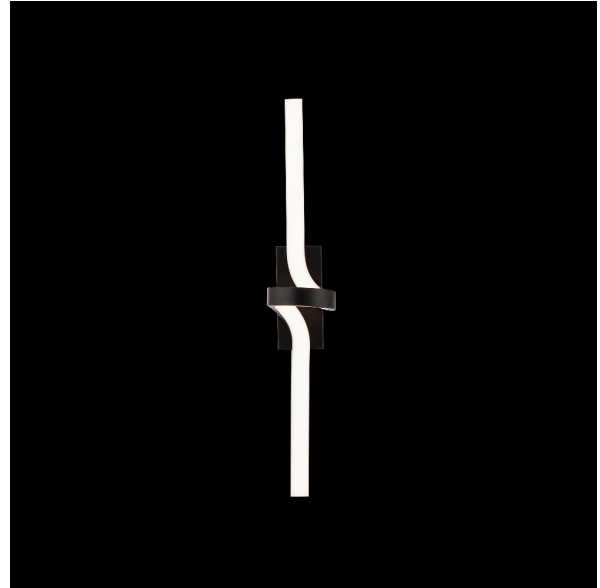

Fixture Type: _____

Catalog Number: _____

Project: _____

Location: _____

Loophole

Bathroom Vanity & Sconce

Model & Size	Color Temp	Finish	LED Watts	LED Lumens	Delivered Lumens
WS-61326 26"	2700K	BK Black	24W	1475	946
	3000K		24W	1475	981
	3500K		24W	1475	958

Example: **WS-61326-35-BK**

For custom requests please contact customs@wacighting.com

DESCRIPTION

A twist of illumination. Elegant contours offering gracefully bending light.

FEATURES

- Omnidirectional illumination
- Conversion plate included to accommodate 4" junction box
- Built in color temperature adjustability. Switch from 2700K/3000K/3500K
- Driver concealed within the canopy
- 5 year warranty

SPECIFICATIONS

Color Temp:	3000K,3500K,2700K
Input:	120/277 VAC,50/60Hz
CRI:	90
Dimming:	ELV: 100-5% ,TRIAC: 100-10%
Mounting:	Can be mounted on wall in all orientations
Standards:	ETL, cETL Damp Location Listed
Construction:	Metal body with silicone diffuser

For custom requests please contact customs@wacighting.com

DESCRIPTION

A twist of illumination. Elegant contours offering gracefully bending light.

FEATURES

- Omnidirectional illumination
- Conversion plate included to accommodate 4" junction box
- Built in color temperature adjustability. Switch from 2700K/3000K/3500K
- Driver concealed within the canopy
- 5 year warranty