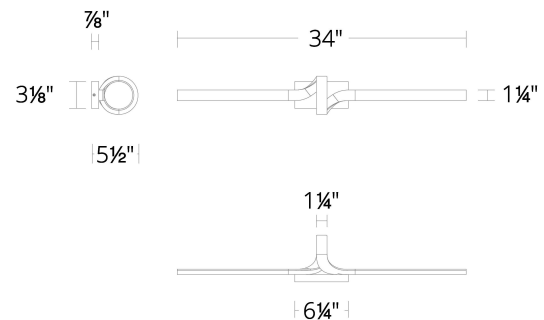

For custom requests please contact customs@wacighting.com

DESCRIPTION

A twist of illumination. Elegant contours offering gracefully bending light.

FEATURES

- Omnidirectional illumination
- Conversion plate included to accommodate 4" junction box
- Built in color temperature adjustability. Switch from 2700K/3000K/3500K
- Driver concealed within the canopy
- 5 year warranty

FINISHES:

Black

LINE DRAWING:

WS-61334