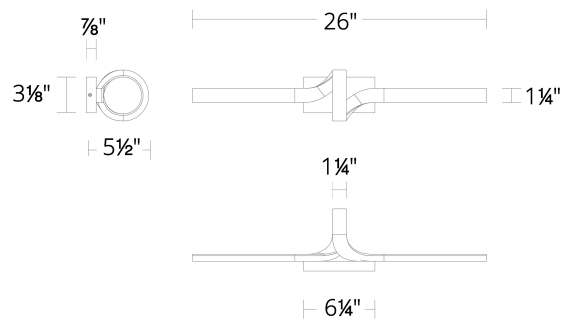

LINE DRAWING: