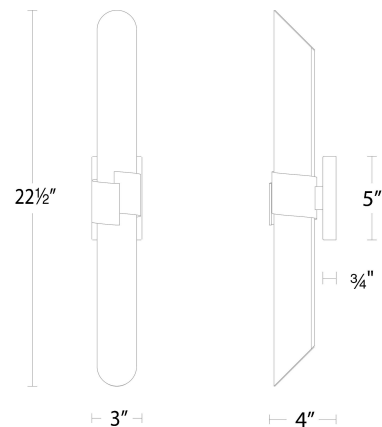

#### SPECIFICATIONS

Color Temp:	2700K/3000K/3500K
Input:	120 VAC,50/60Hz
CRI:	90
Dimming:	ELV: 100-10% ,TRIAC: 100-10%
Rated Life:	54000 Hours
Mounting:	Can be mounted on wall in all orientations
Standards:	ETL, cETL,Title 24 JA8-2019 Compliant Damp Location Listed
Construction:	Aluminum body, etched PC diffuser

#### LINE DRAWING:

WS-53223