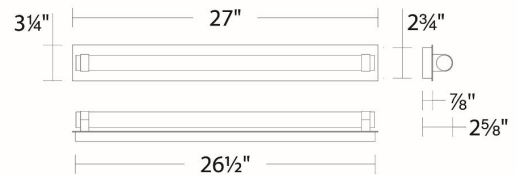

Fixture Type: _____

Catalog Number: _____

Project: _____

Location: _____

Jedi

Bathroom Vanity & Sconce 3000K

Model & Size	Color Temp	Finish	LED Watts	LED Lumens	Delivered Lumens
WS-51327 27"	3000K	AB Aged Brass BK Black	9W	2972	423

Example: **WS-51327-BK**

For custom requests please contact customs@wacighting.com

DESCRIPTION

Clearly fascinating. A transparent tube of LED light providing dramatic illumination.

FEATURES

- New LED filament technology
- Conversion plate included to accommodate 4" junction box
- Driver concealed within the canopy
- 5 year warranty

SPECIFICATIONS

Color Temp:	3000K
Input:	120/277 VAC, 50/60Hz
CRI:	90
Mounting:	Can be mounted on wall in all orientations
Standards:	ETL, cETL Damp Location Listed
Construction:	Metal body with glass diffuser

FINISHES:

LINE DRAWING:

WS-51327