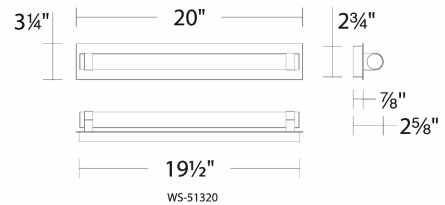

Fixture Type: _____

Catalog Number: _____

Project: _____

Location: _____

Jedi

Bathroom Vanity & Sconce 3000K

Model & Size	Color Temp	Finish	LED Watts	LED Lumens	Delivered Lumens
WS-51320 20"	3000K	AB Aged Brass BK Black	7W	320	256

Example: **WS-51320-BK**

For custom requests please contact customs@wacighting.com

DESCRIPTION

Clearly fascinating. A transparent tube of LED light providing dramatic illumination.

FEATURES

- New LED filament technology
- Conversion plate included to accommodate 4" junction box
- Driver concealed within the canopy
- 5 year warranty

SPECIFICATIONS

Color Temp:	3000K
Input:	120/277 VAC, 50/60Hz
CRI:	90
Mounting:	Can be mounted on wall in all orientations
Standards:	ETL, cETL Damp Location Listed
Construction:	Metal body with glass diffuser

FINISHES:

LINE DRAWING:

WS-51320