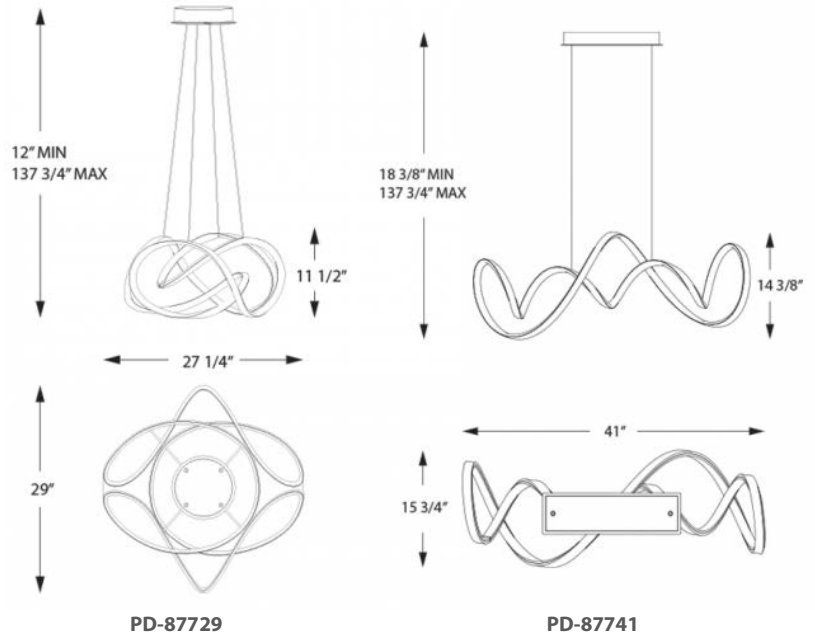

# Vornado Pendant

PD-87729 / PD-87741

dweLED  
by WAC Lighting

**Fixture Type:**

**Catalog Number:**

**Project:**

**Location:**

**PRODUCT DESCRIPTION**

**FEATURES**

- Hand-crafter, seamless construction
- Thin powered cables provide an ultra-clean look
- Can be mounted on a sloped ceiling
- Universal voltage driver (120V-220V-277V) concealed within canopy

**SPECIFICATIONS**

- Color Temp:** 3000k
- CRI:** 90
- Dimming:** 100% - 10% ELV; 100%-5% 0-10V
- Rated Life:** 50,000 hrs
- Input:** 120-277V
- Construction:** Aluminum with composite diffuser
- Finish:** Chrome
- Standards:** ETL & cETL listed, Damp listed, Title 24

**ORDER NUMBER**

Model	Wattage	Voltage	LED Lumens	Delivered Lumens	Finish
PD-87729	29"	87W	120V-277V	7766	5753
PD-87741	41"	88W		7818	5861
					<b>CH</b> Chrome 

Example: PD-87741-CH

dweLED.com  
Phone (800) 526.2588  
Fax (800) 526.2585