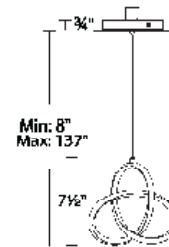

Seamless curves flow indefinitely.

FEATURES

- Hand-crafted, seamless construction (variation expected)
- Thin powered aircraft cables provide an ultra-clean look
- 2.76" x 1.26" x 1.18" universal voltage driver (120V - 277V)
- Color Temperature: 3000K
- CRI: 90
- Rated Life: 54,000 hours

SPECIFICATIONS

Construction: Aluminum

Input: 120V - 277V

Dimming: 100% - 10% ELV

Light Source: High output LED

Finish: Chrome (CH)

Standards: ETL/cETL, Damp location listed

PD-84907

ORDER NUMBER

| Model | Size | Watt | LED Lumens | Delivered Lumens | Finish |
|-----------------|------|------|------------|------------------|------------------|
| PD-84907 | 7" | 14W | 1410 | 943 | CH Chrome |