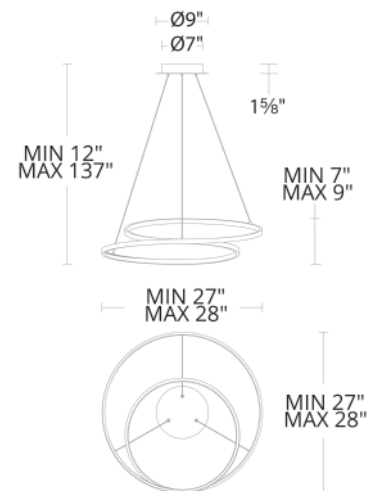

WAC LIGHTING

Marques

Pendant 3000K

Model & Size	Color Temp & CRI	Watt	LED Lumens	Delivered Lumens	Finish
○ PD-83128 28"	3000K 90	47W	3330	1668	○ AB Aged Brass ○ BK Black

Fixture Type: _____

Catalog Number: _____

Project: _____

Location: _____

Example: **PD-83128-AB**

DESCRIPTION

Graceful and noble. Impossible to ignore.

FEATURES

- Twist aluminum light bar with frosted silicon diffuser
- Illumination to all directions
- Low profile, adjustable powered aircraft cables for an ultra-clean look
- Quick spin-on canopy design with minimal hardware for easy installation
- Can be mounted on slope ceiling
- Driver concealed within the canopy
- 5 year warranty

SPECIFICATIONS

Color Temp:	3000K
Input:	120-277 VAC, 50/60Hz
CRI:	90
Dimming:	ELV: 100-10%, 0-10V: 100-5%, TRIAC: 100-10%
Rated Life:	50000 Hours
Standards:	ETL, cETL, Title 24: 2019 Damp Location Listed
Construction:	Aluminum body, silicone diffuser

REPLACEMENT PARTS

HDW-HY21-CE - Hardware Pack

FINISHES

LINE DRAWING

PD-83128