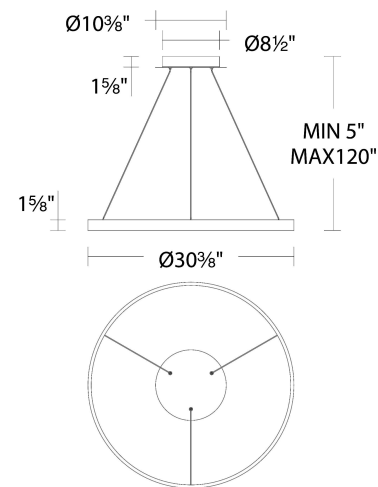

REPLACEMENT PARTS

HDW-SY21-CE - Hardware Pack

FINISHES:

LINE DRAWING:

PD-81131