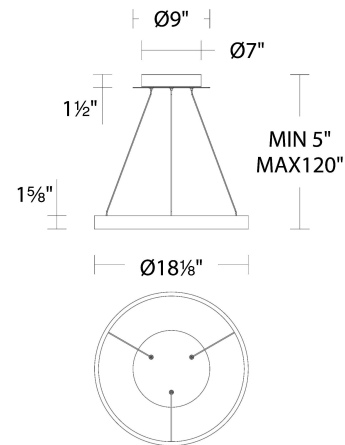

FINISHES:

LINE DRAWING: