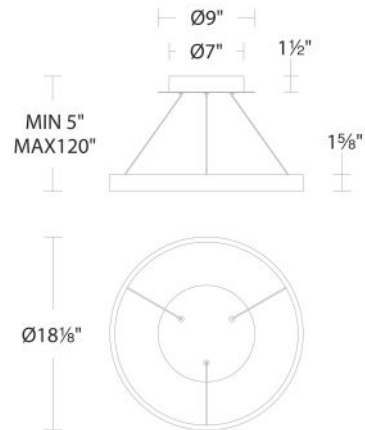

REPLACEMENT PARTS

HDW-SY21-CE - Hardware Pack

FINISHES

LINE DRAWING

PD-81118

Fixture Type: _____

Catalog Number: _____

Project: _____

Location: _____

Sirius

Pendant 3000K

Model & Size	Color Temp & CRI	Watt	LED Lumens	Delivered Lumens	Finish
○ PD-81124 24"	3000K 90	49W 49W	2156 3480	623 1725	○ AL Brushed Aluminum ○ BK Black

Example: **PD-81124-AL**