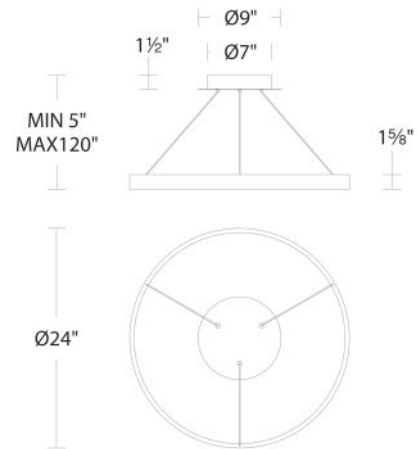

Location: _____

Sirius

Pendant 3000K

Model & Size	Color Temp & CRI	Watt	LED Lumens	Delivered Lumens	Finish
○ PD-81124 24"	3000K 90	49W 49W	2156 3480	623 1725	○ AL Brushed Aluminum ○ BK Black

Example: **PD-81124-AL**

REPLACEMENT PARTS

HDW-SY21-CE - Hardware Pack

FINISHES

LINE DRAWING

PD-81124