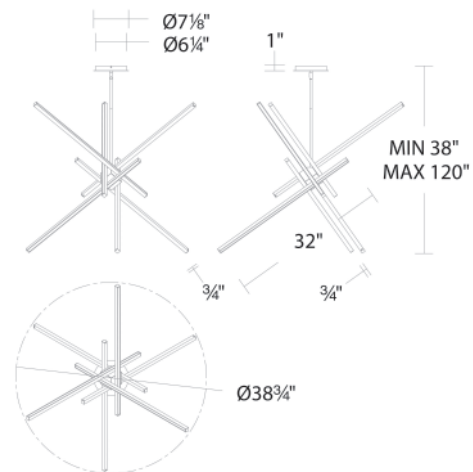

FINISHES

LINE DRAWING