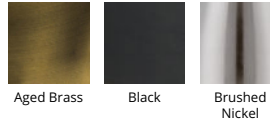

FINISHES

LINE DRAWING