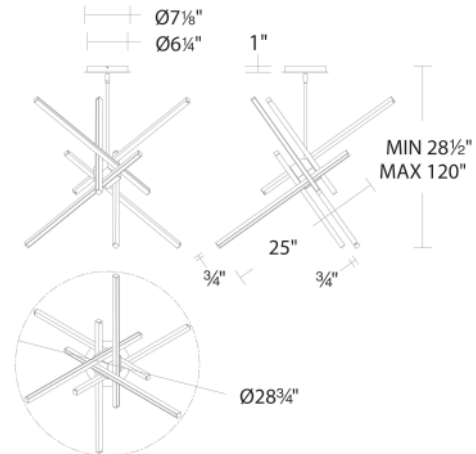

FINISHES

LINE DRAWING