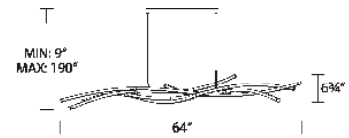

SPECIFICATIONS

Construction: Aluminum with composite diffuser

Input: 120V - 277V (PD-60944 120V only)

Dimming: 100% - 10% ELV / 0-10V / TRIAC (PD-60964)

100% - 10% ELV (PD-60944)

Light Source: High output LED

Finish: Chrome (CH)

Standards: ETL/cETL, Damp location listed, JA8 2016 Title 24 Compliant

PD-60944

PD-60964

ORDER NUMBER

Model	Size	Watt	LED Lumens	Delivered Lumens	Finish
PD-60944	44"	73W	7458	4293	CH Chrome <input type="checkbox"/>
PD-60964	64"	82W	8550	5603	