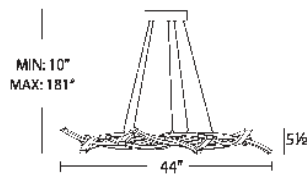

DIVERGENCE - LED Chandelier

PD-60944, PD-60964

dweLED
by WAC Lighting

Fixture Type:

Catalog Number:

Project: _____

Location: _____

PRODUCT DESCRIPTION

Flowing bands of light converge in this unique and striking pendant.

FEATURES

- Flowing pattern extruded aluminum body with composite diffuser
- Thin powered aircraft cables provide an ultra-clean look
- Driver concealed within the canopy
- Can be mounted on a sloped ceiling
- Color Temperature: 3000K
- CRI: 90
- Rated Life: 30,000 hours

SPECIFICATIONS

Construction: Aluminum with composite diffuser

Input: 120V - 277V (PD-60944 120V only)

Dimming: 100% - 10% ELV / 0-10V / TRIAC (PD-60964)

100% - 10% ELV (PD-60944)

Light Source: High output LED

Finish: Chrome (CH)

Standards: ETL/cETL, Damp location listed, JA8 2016 Title 24 Compliant

PD-60944

ORDER NUMBER

Model	Size	Watt	LED Lumens	Delivered Lumens	Finish
PD-60944	44"	73W	7458	4293	CH Chrome ☐
PD-60964	64"	82W	8550	5603	

Example: PD-60944-CH

dweLED.com
Phone (800) 526.2588
Fax (800) 526.2585

Headquarters/Eastern Distribution Center
44 Harbor Park Drive
Port Washington, NY 11050

Central Distribution Center
1600 Distribution Ct
Lithia Springs, GA 30122

Western Distribution Center
1750 Archibald Avenue
Ontario, CA 91760