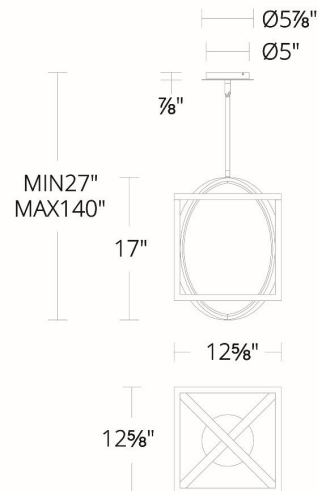

Fixture Type: _____

Catalog Number: _____

Project: _____

Location: _____

Geometrix

Pendant 3000K

Model & Size	Color Temp	Finish	LED Watts	LED Lumens	Delivered Lumens
PD-57317 17"	3000K	BK Black	28W	2149	1092

Example: **PD-57317-BK**

For custom requests please contact customs@wacighting.com

DESCRIPTION

Squaring the circle. LED infinity captured inside a clean, cubed architectural delight.

FEATURES

- Omnidirectional illumination with silicone diffuser
- Three 12" and one 6" downrods included (additional downrods available)
- Spin-on round canopy with minimal hardware
- May be mounted on a sloped ceiling
- Driver concealed within the canopy
- 5 year warranty

REPLACEMENT PARTS

ROD-I06-PC130T-BK - 6" rod

FINISHES:

Black

LINE DRAWING:

PD-57317

Fixture Type: _____

Catalog Number: _____

Project: _____

Location: _____

Geometrix

Pendant 3000K

Model & Size	Color Temp	Finish	LED Watts	LED Lumens	Delivered Lumens
PD-57327 27"	3000K	BK Black	35W	2715	1380

Example: **PD-57327-BK**

For custom requests please contact customs@wacighting.com