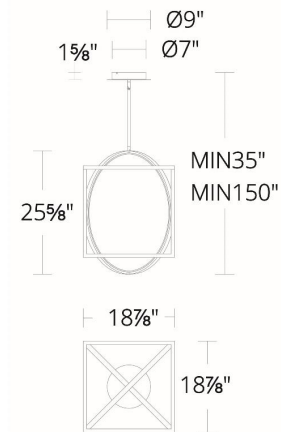

Example: **PD-57317-BK**

For custom requests please contact customs@wacighting.com

DESCRIPTION

Squaring the circle. LED infinity captured inside a clean, cubed architectural delight.

FEATURES

- Omnidirectional illumination with silicone diffuser
- Three 12" and one 6" downrods included (additional downrods available)
- Spin-on round canopy with minimal hardware
- May be mounted on a sloped ceiling
- Driver concealed within the canopy
- 5 year warranty

Project: _____

Location: _____

Geometrix

Pendant 3000K

Model & Size	Color Temp	Finish	LED Watts	LED Lumens	Delivered Lumens
PD-57327 27"	3000K	BK Black	35W	2715	1380

Example: **PD-57327-BK**

For custom requests please contact customs@wacighting.com

DESCRIPTION

Squaring the circle. LED infinity captured inside a clean, cubed architectural delight.

FEATURES

- Omnidirectional illumination with silicone diffuser
- Three 12" and one 6" downrods included (additional downrods available)
- Spin-on round canopy with minimal hardware
- May be mounted on a sloped ceiling
- Driver concealed within the canopy
- 5 year warranty

REPLACEMENT PARTS

ROD-I06-PC130T-BK - 6" rod

FINISHES:

Black

LINE DRAWING:

PD-57327