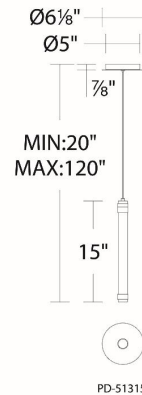

Fixture Type: _____

Catalog Number: _____

Project: _____

Location: _____

Jedi

Mini Pendant 3000K

Model & Size	Color Temp	Finish	LED Watts	LED Lumens	Delivered Lumens
PD-51315 15"	3000K	AB Aged Brass BK Black	7W	500	401

Example: **PD-51315-BK**

For custom requests please contact customs@waclighting.com

DESCRIPTION

Clearly fascinating. A transparent tube of LED light providing dramatic illumination.

FEATURES

- Low profile, adjustable powered aircraft cables for an ultra-clean look
- Spin-on round canopy with minimal hardware
- May be mounted on a sloped ceiling
- Driver concealed within the canopy
- 5 year warranty

SPECIFICATIONS

Color Temp:	3000K
Input:	120/277 VAC,50/60Hz
CRI:	90
Standards:	ETL, cETL Damp Location Listed
Construction:	Aluminum body with glass diffuser

REPLACEMENT PARTS

- RPL-FIL-51315-AB - Replacement lamp AB
- RPL-FIL-51315-BK - Replacement lamp BK

FINISHES:

LINE DRAWING:

PD-51315