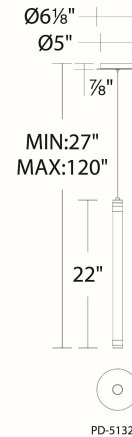

SPECIFICATIONS

Color Temp:	3000K
Input:	120/277 VAC,50/60Hz
CRI:	90
Standards:	ETL, cETL Damp Location Listed
Construction:	Aluminum body with glass diffuser

REPLACEMENT PARTS

- RPL-FIL-51315-AB - Replacement lamp AB
- RPL-FIL-51315-BK - Replacement lamp BK

Mini Pendant 3000K

Model & Size	Color Temp	Finish	LED Watts	LED Lumens	Delivered Lumens
PD-51322 22"	3000K	AB Aged Brass BK Black	9W	720	577

Example: **PD-51322-BK**

For custom requests please contact customs@waclighting.com

SPECIFICATIONS

Color Temp:	3000K
Input:	120/277 VAC,50/60Hz
CRI:	90
Standards:	ETL, cETL Damp Location Listed
Construction:	Aluminum body with glass diffuser

REPLACEMENT PARTS

- RPL-FIL-51322-AB - LED filament replacement AB
- RPL-FIL-51322-BK - LED filament replacement BK

FINISHES:

LINE DRAWING:

PD-51322