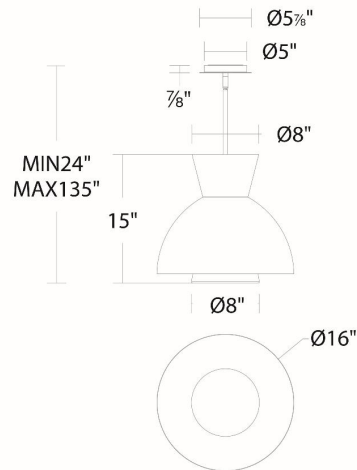

Fixture Type: _____

Catalog Number: _____

Project: _____

Location: _____

Carafe

Pendant 3000K

Model & Size	Color Temp	Finish	LED Watts	LED Lumens	Delivered Lumens
PD-23316 16"	3000K	BK Black	29W	1090	781

Example: **PD-23316-BK**

For custom requests please contact customs@wacighting.com

DESCRIPTION

A new definition of dark + light. A white shade peaks out from a bold black dome. Illuminating with grace.

FEATURES

- Downlight with PE shade
- Three 12" and one 6" downrods included (additional downrods available)
- Spin-on round canopy with minimal hardware
- May be mounted on a sloped ceiling
- Driver concealed within the canopy
- 5 year warranty

REPLACEMENT PARTS

- RPL-GLA-23316 - Glass
- ROD-I06-PC130T-BK - 6" rod
- ROD-I06-PC130T-BK - 12" rod

FINISHES:

Black

LINE DRAWING:

PD-23316