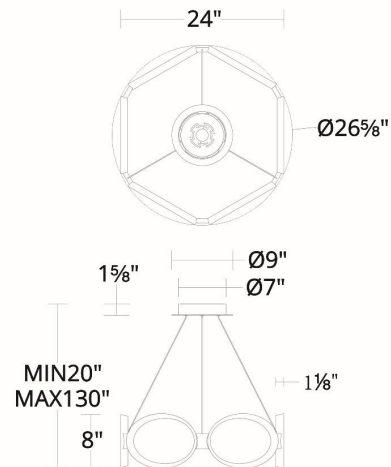

Fixture Type: _____

Catalog Number: _____

Project: _____

Location: _____

Solitaire

Pendant 3000K

Model & Size	Color Temp	Finish	LED Watts	LED Lumens	Delivered Lumens
PD-21324 24"	3000K	AB Aged Brass BK Black	45W	4175	2024

SPECIFICATIONS

Color Temp:	3000K
Input:	120-277 VAC,50/60Hz
CRI:	90
Dimming:	ELV: 100-5% , 0-10V: 100-5%, TRIAC: 100-10%
Rated Life:	54000 Hours
Standards:	ETL, cETL, Title 24 JA8-2019 Compliant Damp Location Listed
Construction:	Aluminum body with silicone diffuser

REPLACEMENT PARTS

RPL-SHA-33331 - Fabric Shade

FINISHES:

Aged Brass Black

LINE DRAWING:

PD-21324