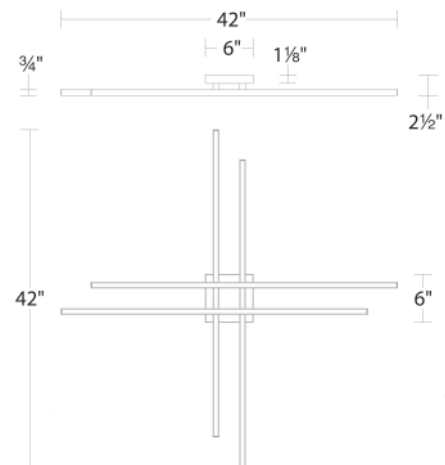

REPLACEMENT PARTS

HDW-SY21-CE - Hardware Pack

FINISHES

LINE DRAWING

FM-73142