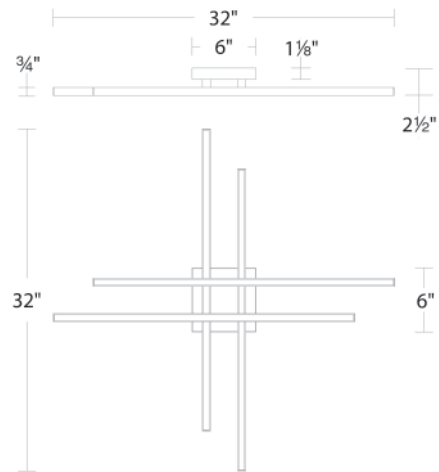

FINISHES

LINE DRAWING