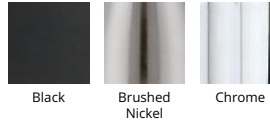

FINISHES

LINE DRAWING